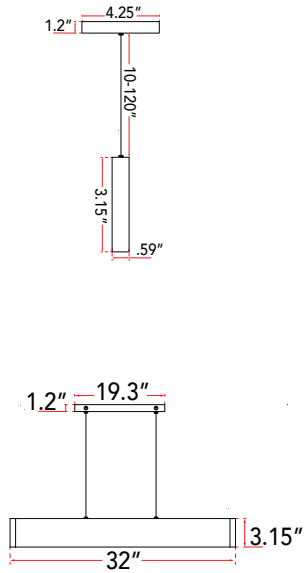

FAMILY NAME 10095PN-BB

32" Cable Suspended LED Pendant with Up-Down Light

ABRA MODEL Slim

UPC 00858083007016

FIXTURE MATERIAL				FIXTURE DIMENSIONS IN INCHES										
Frame Material	Finishes Available	Diffuser Type	Diffuser Finish	Diameter	Height	o.a.h	Width	Length	Ext	Weight	ADA	Location	Rating	Compliance
Aluminum	BB-Brushed Bronze BA-Brushed Aluminum	Acrylic	White		3.15	12 to 120	0.6	32		11		Ceiling Mount only	Damp Location	cETL
LAMPING										Compatible Dimmers		Junction Box Type		SUPPLIED
Lamp Type	Lamp qty	Wattage	Max Wattage	Base	Kelvin	CRI	Initial Lumen's	Delivered Lumen's	Voltage	ELV		Standard 4 x 4 Octagon Box		10ft Cable
LED	2	5+17w	22w	Solid State Module	3000k	90+	1870	1402.5 estimated	120v	SPECIAL NOTES				