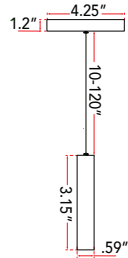

FAMILY NAME 10096PN-BB

47" Cable Suspended LED Pendant with Up-Down Light

ABRA MODEL Slim

UPC 00858083007030

FIXTURE MATERIAL				FIXTURE DIMENSIONS IN INCHES										
Frame Material	Finishes Available	Diffuser Type	Diffuser Finish	Diameter	Height	o.a.h	Width	Length	Ext	Weight	ADA	Location	Rating	Compliance
Aluminum	BB-Brushed Bronze BA-Brushed Aluminum	Acrylic	White		3.15	12 to 120	0.6	47		15		Ceiling Mount only	Damp Location	cETL
LAMPING										Compatible Dimmers		Junction Box Type		SUPPLIED
Lamp Type	Lamp qty	Wattage	Max Wattage	Base	Kelvin	CRI	Initial Lumen's	Delivered Lumen's	Voltage	ELV		Standard 4 x 4 Octagon Box		10ft Cable
LED	2	6+25w	31w	Solid State Module	3000k	90+	2635	1976.25 estimated	120v	SPECIAL NOTES				