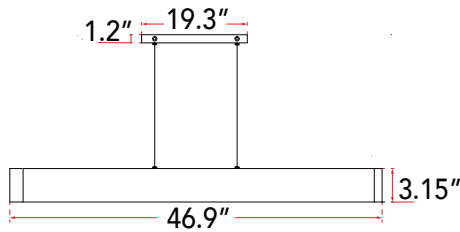

FAMILY NAME 10096PN-BB

47" Cable Suspended LED Pendant with Up-Down Light

ABRA MODEL Slim

UPC 00858083007030

FIXTURE MATERIAL				FIXTURE DIMENSIONS IN INCHES										
Frame Material	Finishes Available	Diffuser Type	Diffuser Finish	Diameter	Height	o.a.h	Width	Length	Ext	Weight	ADA	Location	Rating	Compliance
Aluminum	BB-Brushed Bronze BA-Brushed Aluminum	Acrylic	White		3.15	12 to 120	0.6	47		15		Ceiling Mount only	Damp Location	cETL
LAMPING										Compatible Dimmers		Junction Box Type		SUPPLIED
Lamp Type	Lamp qty	Wattage	Max Wattage	Base	Kelvin	CRI	Initial Lumen's	Delivered Lumen's	Voltage	ELV		Standard 4 x 4 Octagon Box		10ft Cable
LED	2	6+25w	31w	Solid State Module	3000k	90+	2635	1976.25 estimated	120v	SPECIAL NOTES				