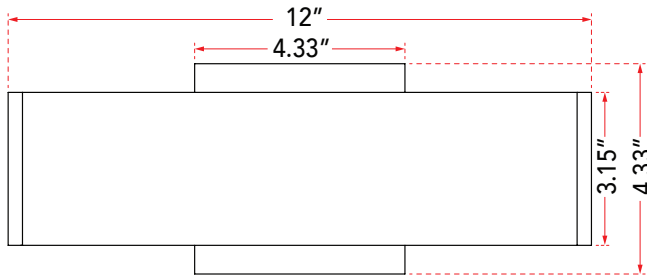

FAMILY NAME 20001WV-BA

Up-Down Light 12" LED Vanity-Wall Bar

ABRA MODEL Slim

UPC 00858083007047

FIXTURE MATERIAL				FIXTURE DIMENSIONS IN INCHES										
Frame Material	Finishes Available	Diffuser Type	Diffuser Finish	Diameter	Height	o.a.h	Width	Length	Ext	Weight	ADA	Location	Rating	Compliance
Aluminum	BA-Brushed Aluminum BB-Brushed Bronze	Acrylic	White		3.15	4.33	0.6	12	2	3.5	Compliant	Wall Mount only	Damp Location	cETL
LAMPING										Compatible Dimmers		Junction Box Type		SUPPLIED
Lamp Type	Lamp qty	Wattage	Max Wattage	Base	Kelvin	CRI	Initial Lumen's	Delivered Lumen's	Voltage	ELV		Standard 4 x 4 Octagon Box		
LED	2	7w	14w	Solid State Module	3000k	90+	1190	892.5 estimated	120v	SPECIAL NOTES				