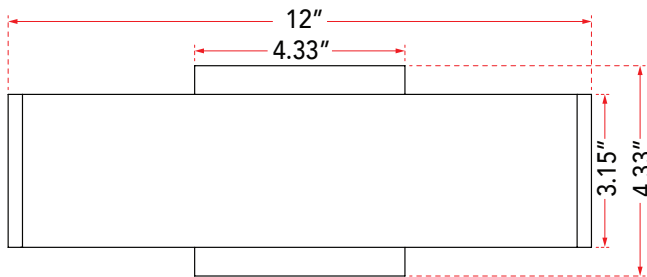

FAMILY NAME **20001WV-BB**

Up-Down Light 12" LED Vanity-Wall Bar

ABRA MODEL **Slim**

UPC **00858083007054**

FIXTURE MATERIAL				FIXTURE DIMENSIONS IN INCHES										
Frame Material	Finishes Available	Diffuser Type	Diffuser Finish	Diameter	Height	o.a.h	Width	Length	Ext	Weight	ADA	Location	Rating	Compliance
Aluminum	BB-Brushed Bronze BA-Brushed Aluminum	Acrylic	White		3.15	4.33	0.6	12	2	3.5	Compliant	Wall Mount only	Damp Location	cETL
LAMPING										Compatible Dimmers		Junction Box Type		SUPPLIED
Lamp Type	Lamp qty	Wattage	Max Wattage	Base	Kelvin	CRI	Initial Lumen's	Delivered Lumen's	Voltage	ELV		Standard 4 x 4 Octagon Box		
LED	2	7w	14w	Solid State Module	3000k	90+	1190	892.5 estimated	120v					
SPECIAL NOTES														