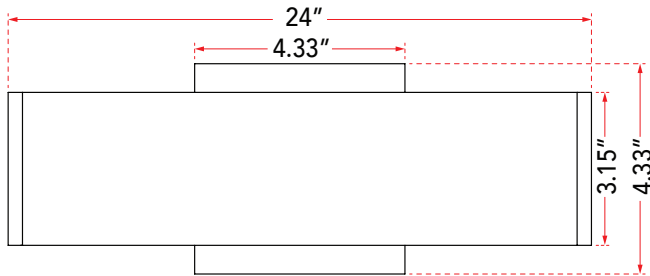

FAMILY NAME **20002WV-BA**

Up-Down Light 24" LED Vanity-Wall Bar

ABRA MODEL **Slim**

UPC **00858083007061**

FIXTURE MATERIAL				FIXTURE DIMENSIONS IN INCHES										
Frame Material	Finishes Available	Diffuser Type	Diffuser Finish	Diameter	Height	o.a.h	Width	Length	Ext	Weight	ADA	Location	Rating	Compliance
Aluminum	BA-Brushed Aluminum BB-Brushed Bronze	Acrylic	White		3.15	4.33	0.6	24	2	5.5	Compliant	Wall Mount only	Damp Location	cETL
LAMPING										Compatible Dimmers		Junction Box Type		SUPPLIED
Lamp Type	Lamp qty	Wattage	Max Wattage	Base	Kelvin	CRI	Initial Lumen's	Delivered Lumen's	Voltage	ELV		Standard 4 x 4 Octagon Box		
LED	2	12w	24w	Solid State Module	3000k	90+	2040	1530 estimated	120v	SPECIAL NOTES				