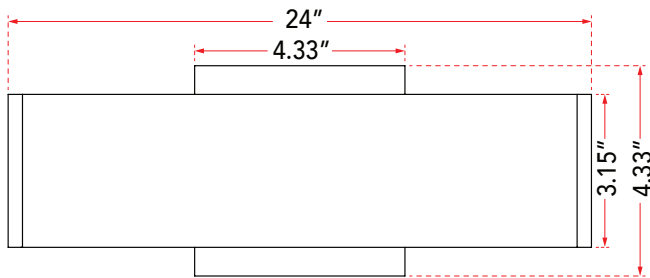

FAMILY NAME **20002WV-BB**

Up-Down Light 24" LED Vanity-Wall Bar

ABRA MODEL **Slim**

UPC **00858083007078**

FIXTURE MATERIAL				FIXTURE DIMENSIONS IN INCHES										
Frame Material	Finishes Available	Diffuser Type	Diffuser Finish	Diameter	Height	o.a.h	Width	Length	Ext	Weight	ADA	Location	Rating	Compliance
Aluminum	BB-Brushed Bronze BA-Brushed Aluminum	Acrylic	White		3.15	4.33	0.6	24	2	5.5	Compliant	Wall Mount only	Damp Location	cETL
LAMPING										Compatible Dimmers		Junction Box Type		SUPPLIED
Lamp Type	Lamp qty	Wattage	Max Wattage	Base	Kelvin	CRI	Initial Lumen's	Delivered Lumen's	Voltage	ELV		Standard 4 x 4 Octagon Box		
LED	2	12w	24w	Solid State Module	3000k	90+	2040	1530 estimated	120v	SPECIAL NOTES				