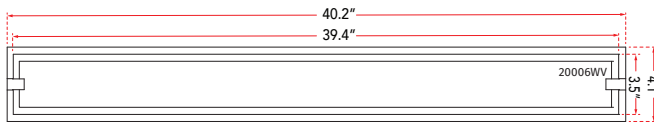

FAMILY NAME 20006WV-BN

Flat Panel Water Glass LED Vanity

ABRA MODEL Blaze

UPC 00810035190023

FIXTURE MATERIAL				FIXTURE DIMENSIONS IN INCHES										
Frame Material	Finishes Available	Diffuser Type	Diffuser Finish	Diameter	Height	o.a.h	Width	Length	Ext	Weight	ADA	Location	Rating	Compliance
Steel	BN-Brushed Nickel CH-Chrome	Glass	Water		3.5	4.1		40.2	2.4	23	Compliant	Wall Mount only	Damp Location	cETL T-24
LAMPING										Compatible Dimmers	Junction Box Type	SUPPLIED		
Lamp Type	Lamp qty	Wattage	Max Wattage	Base	Kelvin	CRI	Initial Lumen's	Delivered Lumen's	Voltage	Most Dimmers	Standard 4 x 4 Octagon Box			
LED	1	48w	48w	Solid State Module	3000k	90+	4080	3060 estimated	120v	SPECIAL NOTES				