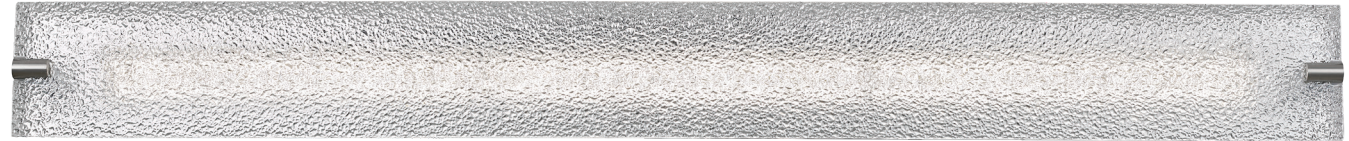

FAMILY NAME 20006WV-BN

Flat Panel Water Glass LED Vanity

ABRA MODEL Blaze

UPC 00810035190023

FIXTURE MATERIAL				FIXTURE DIMENSIONS IN INCHES										
Frame Material	Finishes Available	Diffuser Type	Diffuser Finish	Diameter	Height	o.a.h	Width	Length	Ext	Weight	ADA	Location	Rating	Compliance
Steel	BN-Brushed Nickel CH-Chrome	Glass	Water		3.5	4.1		40.2	2.4	23	Compliant	Wall Mount only	Damp Location	cETL T-24
LAMPING										Compatible Dimmers	Junction Box Type	SUPPLIED		
Lamp Type	Lamp qty	Wattage	Max Wattage	Base	Kelvin	CRI	Initial Lumen's	Delivered Lumen's	Voltage	Most Dimmers	Standard 4 x 4 Octagon Box			
LED	1	48w	48w	Solid State Module	3000k	90+	4080	3060 estimated	120v	SPECIAL NOTES				