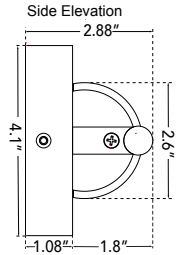

**FAMILY NAME** 20007WV-BN

**Curved Diamond Glass LED vanity**

**ABRA MODEL** Veil

**UPC** 00810035190047

FIXTURE MATERIAL				FIXTURE DIMENSIONS IN INCHES										
Frame Material	Finishes Available	Diffuser Type	Diffuser Finish	Diameter	Height	o.a.h	Width	Length	Ext	Weight	ADA	Location	Rating	Compliance
Steel	BN-Brushed Nickel CH-Chrome	Glass	Diamond		2.6	4.1		28.3	2.88	9	Compliant	Wall Mount only	Damp Location	cETL T-24
LAMPING										Compatible Dimmers		Junction Box Type		SUPPLIED
Lamp Type	Lamp qty	Wattage	Max Wattage	Base	Kelvin	CRI	Initial Lumen's	Delivered Lumen's	Voltage	Most Dimmers		Standard 4 x 4 Octagon Box		
LED	1	32w	32w	Solid State Module	3000k	90+	2720	2040 estimated	120v	SPECIAL NOTES				