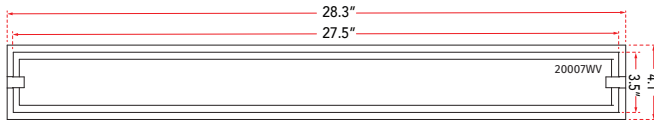

**FAMILY NAME** 20007WV-BN

**Curved Diamond Glass LED vanity**

**ABRA MODEL** Veil

**UPC** 00810035190047

FIXTURE MATERIAL				FIXTURE DIMENSIONS IN INCHES										
Frame Material	Finishes Available	Diffuser Type	Diffuser Finish	Diameter	Height	o.a.h	Width	Length	Ext	Weight	ADA	Location	Rating	Compliance
Steel	BN-Brushed Nickel CH-Chrome	Glass	Diamond		2.6	4.1		28.3	2.88	9	Compliant	Wall Mount only	Damp Location	cETL T-24
LAMPING										Compatible Dimmers		Junction Box Type		SUPPLIED
Lamp Type	Lamp qty	Wattage	Max Wattage	Base	Kelvin	CRI	Initial Lumen's	Delivered Lumen's	Voltage	Most Dimmers		Standard 4 x 4 Octagon Box		
LED	1	32w	32w	Solid State Module	3000k	90+	2720	2040 estimated	120v	SPECIAL NOTES				