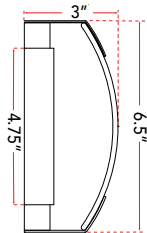

FAMILY NAME 20012WV-BN

Curved glass panel LED vanity

ABRA MODEL Allure

UPC 00810035190146

Side Elevation

FIXTURE MATERIAL				FIXTURE DIMENSIONS IN INCHES										
Frame Material	Finishes Available	Diffuser Type	Diffuser Finish	Diameter	Height	o.a.h	Width	Length	Ext	Weight	ADA	Location	Rating	Compliance
Steel	BN-Brushed Nickel CH-Chrome	Glass	Frosted		6.5	6.5		36	3		Compliant	Wall Mount only	Damp Location	cETL
LAMPING										Compatible Dimmers		Junction Box Type		SUPPLIED
Lamp Type	Lamp qty	Wattage	Max Wattage	Base	Kelvin	CRI	Initial Lumen's	Delivered Lumen's	Voltage	Most Dimmers		Standard 4 x 4 Octagon Box		
LED	1	48w	48w	Solid State Module	3000k	90+	4080	3060 estimated	120v	SPECIAL NOTES				