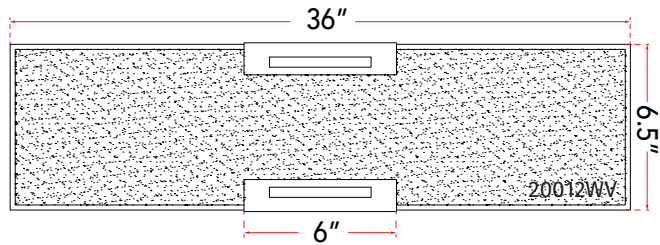

FAMILY NAME 20012WV-BN

Curved glass panel LED vanity

ABRA MODEL Allure

UPC 00810035190146

Side Elevation

FIXTURE MATERIAL				FIXTURE DIMENSIONS IN INCHES										
Frame Material	Finishes Available	Diffuser Type	Diffuser Finish	Diameter	Height	o.a.h	Width	Length	Ext	Weight	ADA	Location	Rating	Compliance
Steel	BN-Brushed Nickel CH-Chrome	Glass	Frosted		6.5	6.5		36	3		Compliant	Wall Mount only	Damp Location	cETL
LAMPING										Compatible Dimmers		Junction Box Type		SUPPLIED
Lamp Type	Lamp qty	Wattage	Max Wattage	Base	Kelvin	CRI	Initial Lumen's	Delivered Lumen's	Voltage	Most Dimmers		Standard 4 x 4 Octagon Box		
LED	1	48w	48w	Solid State Module	3000k	90+	4080	3060 estimated	120v	SPECIAL NOTES				