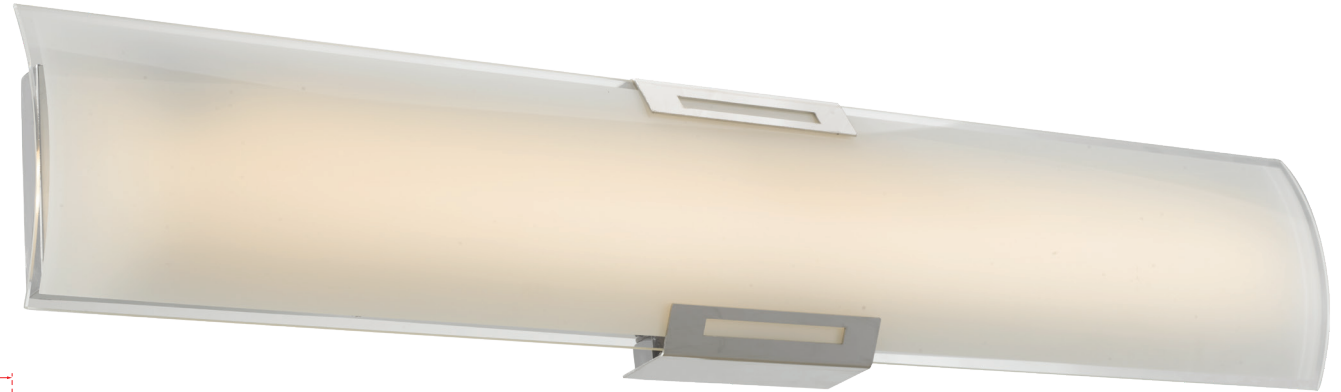

FAMILY NAME 20012WV-BN

Curved glass panel LED vanity

ABRA MODEL Allure

UPC 00810035190146

Side Elevation

FIXTURE MATERIAL				FIXTURE DIMENSIONS IN INCHES										
Frame Material	Finishes Available	Diffuser Type	Diffuser Finish	Diameter	Height	o.a.h	Width	Length	Ext	Weight	ADA	Location	Rating	Compliance
Steel	BN-Brushed Nickel CH-Chrome	Glass	Frosted		6.5	6.5		36	3		Compliant	Wall Mount only	Damp Location	cETL
LAMPING										Compatible Dimmers		Junction Box Type		SUPPLIED
Lamp Type	Lamp qty	Wattage	Max Wattage	Base	Kelvin	CRI	Initial Lumen's	Delivered Lumen's	Voltage	Most Dimmers		Standard 4 x 4 Octagon Box		
LED	1	48w	48w	Solid State Module	3000k	90+	4080	3060 estimated	120v	SPECIAL NOTES				