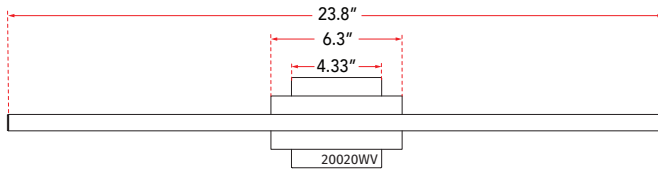

**FAMILY NAME** 20020WV-CH

**Vertical or Horizontal Mount 24" Dimmable LED Vanity Bar**

**ABRA MODEL** Foil

**UPC** 00858083007986

FIXTURE MATERIAL				FIXTURE DIMENSIONS IN INCHES										
Frame Material	Finishes Available	Diffuser Type	Diffuser Finish	Diameter	Height	o.a.h	Width	Length	Ext	Weight	ADA	Location	Rating	Compliance
Aluminum	CH-Chrome BA-Brushed Aluminum	Acrylic	White		2.6	4.33		23.8	2.36	2.5	Compliant	Wall Mount only	Damp Location	cETL T-24
LAMPING										Compatible Dimmers		Junction Box Type		SUPPLIED
Lamp Type	Lamp qty	Wattage	Max Wattage	Base	Kelvin	CRI	Initial Lumen's	Delivered Lumen's	Voltage	Most Dimmers		Standard 4 x 4 Octagon Box		
LED	1	12w	12w	Solid State Module	3000k	90+	1020	765 estimated	120v	SPECIAL NOTES				