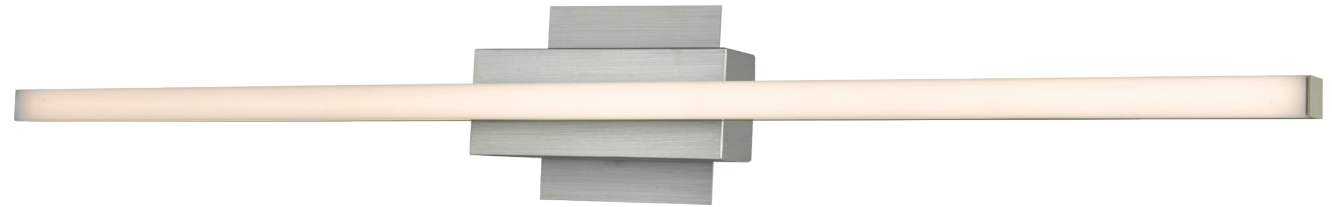

**FAMILY NAME** 20020WV-CH

**Vertical or Horizontal Mount 24" Dimmable LED Vanity Bar**

**ABRA MODEL** Foil

**UPC** 00858083007986

FIXTURE MATERIAL				FIXTURE DIMENSIONS IN INCHES										
Frame Material	Finishes Available	Diffuser Type	Diffuser Finish	Diameter	Height	o.a.h	Width	Length	Ext	Weight	ADA	Location	Rating	Compliance
Aluminum	CH-Chrome BA-Brushed Aluminum	Acrylic	White		2.6	4.33		23.8	2.36	2.5	Compliant	Wall Mount only	Damp Location	cETL T-24
LAMPING										Compatible Dimmers		Junction Box Type		SUPPLIED
Lamp Type	Lamp qty	Wattage	Max Wattage	Base	Kelvin	CRI	Initial Lumen's	Delivered Lumen's	Voltage	Most Dimmers		Standard 4 x 4 Octagon Box		
LED	1	12w	12w	Solid State Module	3000k	90+	1020	765 estimated	120v	SPECIAL NOTES				