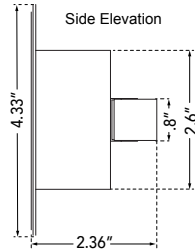

**FAMILY NAME** 20020WV-CH

**Vertical or Horizontal Mount 24" Dimmable LED Vanity Bar**

**ABRA MODEL** Foil

**UPC** 00858083007986

FIXTURE MATERIAL				FIXTURE DIMENSIONS IN INCHES										
Frame Material	Finishes Available	Diffuser Type	Diffuser Finish	Diameter	Height	o.a.h	Width	Length	Ext	Weight	ADA	Location	Rating	Compliance
Aluminum	CH-Chrome BA-Brushed Aluminum	Acrylic	White		2.6	4.33		23.8	2.36	2.5	Compliant	Wall Mount only	Damp Location	cETL T-24
LAMPING										Compatible Dimmers		Junction Box Type		SUPPLIED
Lamp Type	Lamp qty	Wattage	Max Wattage	Base	Kelvin	CRI	Initial Lumen's	Delivered Lumen's	Voltage	Most Dimmers		Standard 4 x 4 Octagon Box		
LED	1	12w	12w	Solid State Module	3000k	90+	1020	765 estimated	120v	SPECIAL NOTES				