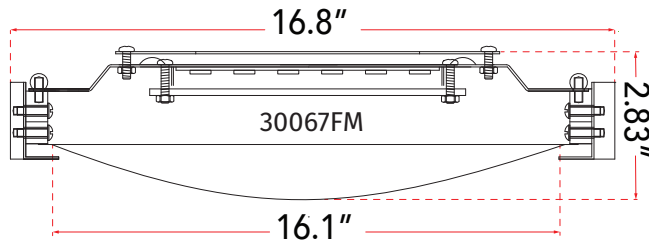

FAMILY NAME **30067FM-CH**

**17" Low Profile Frosted Glass Flushmount with High Output Dimmable LED**

ABRA MODEL **Halo**

UPC **00858083007740**

FIXTURE MATERIAL				FIXTURE DIMENSIONS IN INCHES										
Frame Material	Finishes Available	Diffuser Type	Diffuser Finish	Diameter	Height	o.a.h	Width	Length	Ext	Weight	ADA	Location	Rating	Compliance
Metal	CH-Chrome BN-Brushed Nickel	Glass	Frosted	16.8	2.75	2.83				9		Ceiling Mount only	Damp Location	cETL T-24
LAMPING										Compatible Dimmers		Junction Box Type		SUPPLIED
Lamp Type	Lamp qty	Wattage	Max Wattage	Base	Kelvin	CRI	Initial Lumen's	Delivered Lumen's	Voltage			Standard 4 x 4 Octagon Box		
LED	1	29w	29w	Solid State Module	3000k	90+	2465	1848.75 estimated	120v					
SPECIAL NOTES														