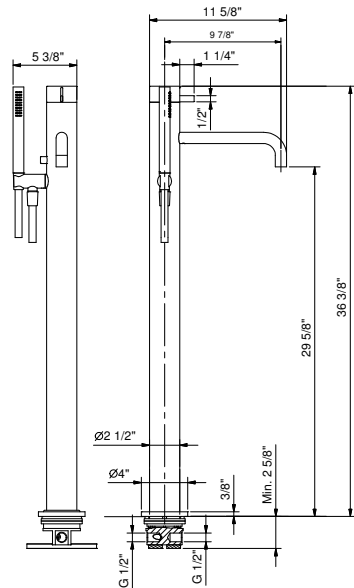

Art. A580BU+A036AU

Floor-mount single-control tub filler

- 9 7/8" spout projection
- Cylindrical handshower with anti-siphon check valve
- Pull-out diverter for handshower
- 58" PVC hose
- Ceramic disc cartridge
- Water flow restricted to 1.8 GPM for handshower
- 6.2 GPM @ 60 PSI

Trim

Finishes:

- ☐ **Chrome** 27 02 A580BU
- ☐ **Matte Gun Metal PVD** 27 P5 A580BU
- ☐ **Matte British Gold PVD** 27 P6 A580BU
- ☐ **Matte Copper PVD** 27 P9 A580BU
- ☐ **Brushed Stainless steel** 27 93 A580BU

Rough

Finishes:

- ☐ 17 00 A036AU

Project:

Room:

Date:

Comments:

Certifications/Awards:

CAL GREEN