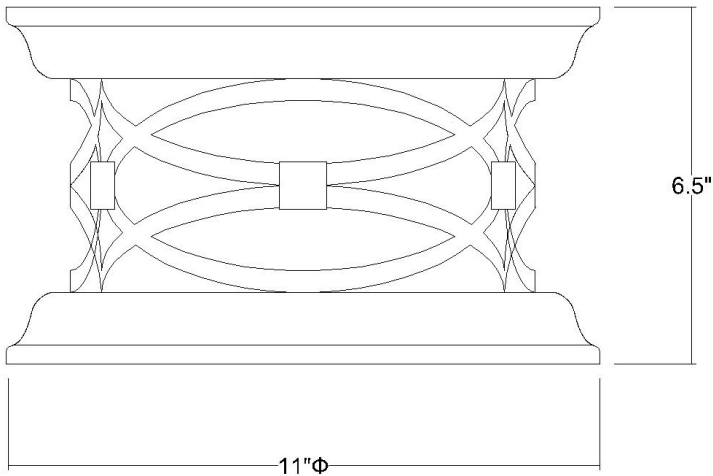

1534ATB

LINCOLN 2-LIGHT FLUSHMOUNT

Description:	Lincoln 2-light flushmount
Finish:	Antique brass
Dimensions:	11" W x 6-1/2" H
Bulbs:	2-60w medium, 120V
Installed Weight:	3.75 lbs.
Certification:	Damp location / ETL

Material:	Stainless steel, glass
Shade:	Glass
Glass:	Clear seeded
Canopy Dimensions:	11" dia.
Chain/Wire:	NA
Additional Finishes:	NA