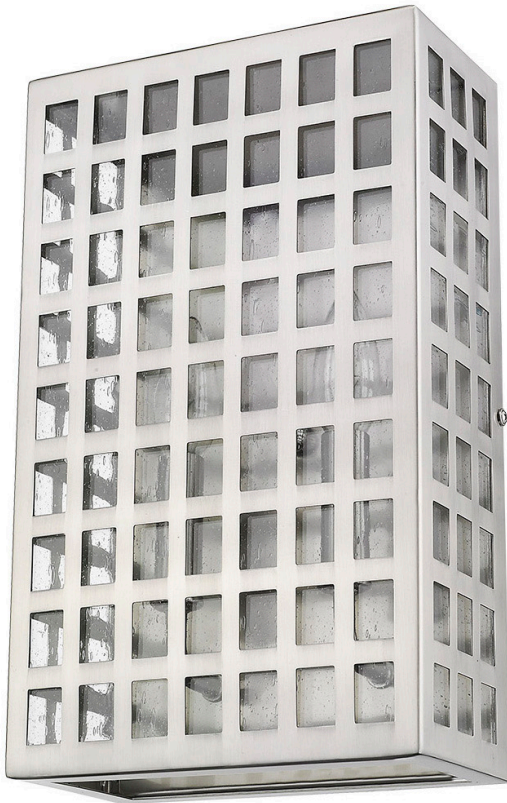

1814SN

LETZEL 2-LIGHT WALL LANTERN

Description: Letzel 2-Light Wall Lantern

Finish: Satin Nickel

Dimensions: 8" W x 13-1/4" H x 4" ext.
 Height on Center: 6-3/4"

Bulbs: 2-60W Cand.

Installed Weight: 5 lbs.

Certification: cETL / wet location

Material: Stainless steel and glass

Shades: NA

Glass: Clear Seeded

Back Plate Dimensions: 7-3/4" x 13"

Chain/Wire: NA

Additional Finishes: ORB