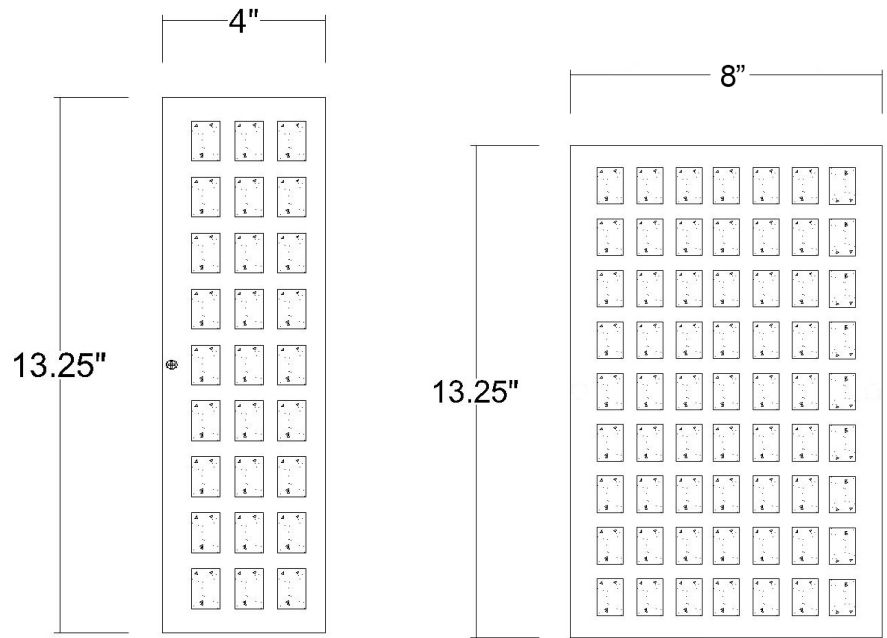

1814SN

LETZEL 2-LIGHT WALL LANTERN

Description: Letzel 2-Light Wall Lantern

Finish: Satin Nickel

Dimensions: 8" W x 13-1/4" H x 4" ext.
 Height on Center: 6-3/4"

Bulbs: 2-60W Cand.

Installed Weight: 5 lbs.

Certification: cETL / wet location

Material: Stainless steel and glass

Shades: NA

Glass: Clear Seeded

Back Plate Dimensions: 7-3/4" x 13"

Chain/Wire: NA

Additional Finishes: ORB