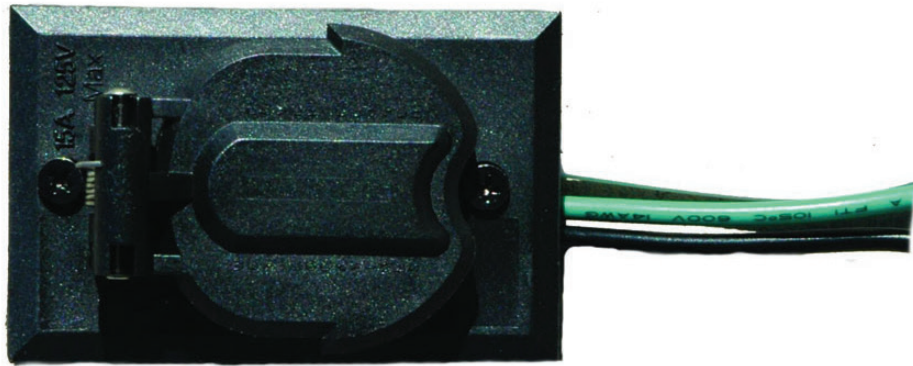

338BK

120V ELECTRIC OUTLET

Description: 120V Electric Outlet

Finish: Matte black

Dimensions: 3" L x 2" W x 1-1/4" H

Bulbs: NA

Certification: Wet location

Material: Plastic

Additional Finishes: White