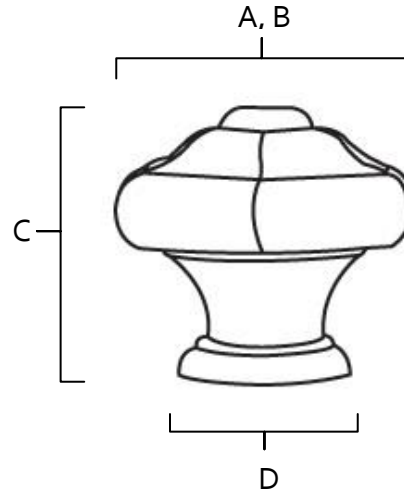

SPECIFICATIONS

**GEOMETRIC
KNOBS**

FEATURES

- Transitional styling
- Multiple finishes
- Concealed installation

WARRANTY

Limited lifetime

FINISHES

- Polished Brass (PB)
- Polished Chrome (PC)
- Barcelona (BARC)
- Bronze (BRZ)
- Chocolate Bronze (CHBRZ)
- Polished Antique (PA)
- Polished Nickel (PN)
- Satin Nickel (SN)

MATERIAL

Brass

Item#	A (L)	B (W)	C	D
A1530	1 1/4"	1 3/8"	1 1/4"	3/4"

KEY:

- A - Length
- B - Width
- C - Projection
- D - Mount Length and Width

NOTE: Dimensions and specifications are subject to change without notice.