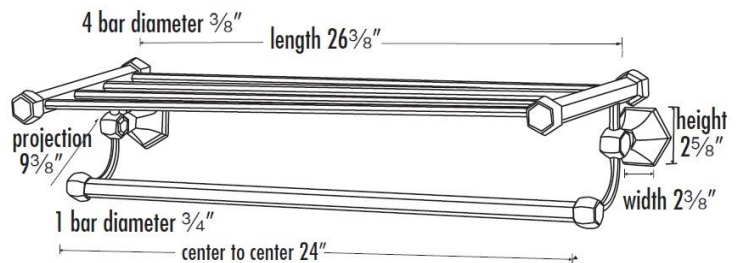

SPECIFICATIONS

NICOLE
TOWEL RACK

FEATURES

Traditional styling
Multiple finishes
Concealed installation

WARRANTY

Limited lifetime

FINISHES

Polished Brass (PB)
Polished Brass/Non-lacquered (PB/NL)
Polished Chrome (PC)
Antique English Matte (AEM)
Barcelona (BARC)
Bronze (BRZ)
Chocolate Bronze (CHBRZ)
Polished Nickel (PN)
Satin Nickel (SN)

MATERIAL

Brass

Item#

A7726-24

NOTE: Dimensions and specifications are subject to change without notice.