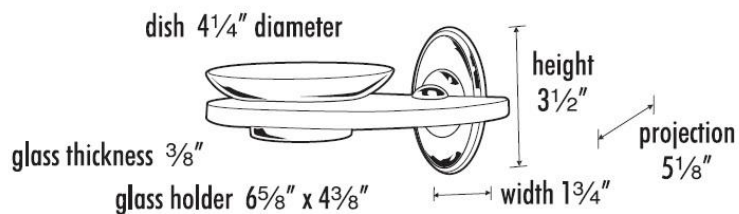

**SPECIFICATIONS**

**CLASSIC TRADITIONAL  
SOAP HOLDER WITH DISH**

**FEATURES**

- Traditional styling
- Multiple finishes
- Concealed installation

**WARRANTY**

Limited lifetime

**FINISHES**

- Polished Brass (PB)
- Polished Brass/Non-lacquered (PB/NL)
- Polished Chrome (PC)
- Antique English (AE)
- Antique English Matte (AEM)
- Barcelona (BARC)
- Bronze (BRZ)
- Chocolate Bronze (CHBRZ)
- Polished Antique (PA)
- Polished Nickel (PN)
- Satin Nickel (SN)

**MATERIAL**

Brass

**Item#**

**A8030**

NOTE: Dimensions and specifications are subject to change without notice.