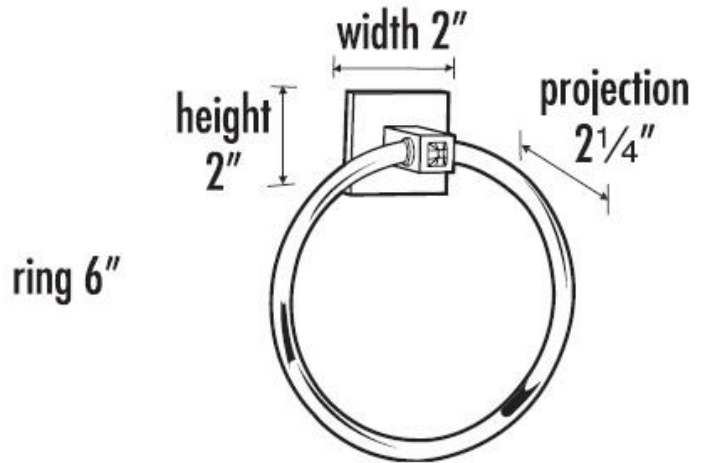

SPECIFICATIONS

CRYSTAL CONTEMPORARY II
6" TOWEL RING

FEATURES

Modern styling
Multiple finishes
Concealed installation

WARRANTY

Limited lifetime

FINISHES

Polished Chrome (PC)
Satin Nickel (SN)

MATERIAL

Brass
Swarovski Crystal

Item#

C8440

NOTE: Dimensions and specifications are subject to change without notice.