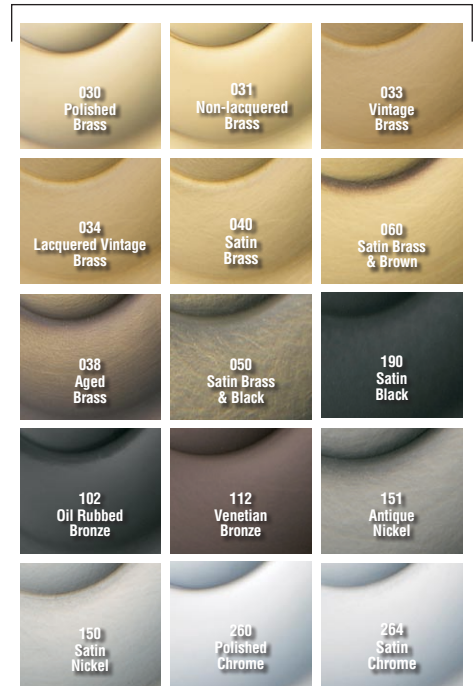

BALDWIN®

5002

ESTATE ROSES

SPECIFICATIONS

> Material: Solid Forged Brass

TIER 1 FINISHES

TIER 2 FINISHES