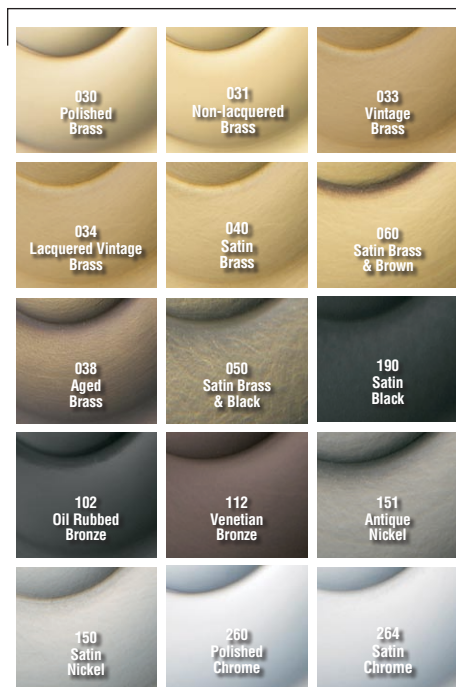

BALDWIN®

5075 / 5127 ESTATE ROSES

5127 is for privacy function

SPECIFICATIONS

> Material: Solid Forged Brass

TIER 1 FINISHES

TIER 2 FINISHES