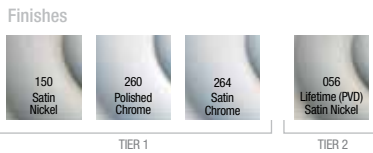

85353.xxx.ACRH (.ACLH)
Boulder Sectional Trim
w/ 5452 Beavertail Lever

* Product shown in
150 Satin Nickel Finish

* Product shown in
112 Venetian Bronze Finish

Keyless Entry Deadbolt Features

- Easy Install in Minutes w/ Screwdriver
- Fits Standard Door Prep
- No Hard Wiring Required
- 30 Customizable User Codes with Easy Add & Delete
- 4 to 8 Digit Codes
- One Touch Locking
- Back-Lit Keypad for Increased Visibility
- Incorrect Code Lockout Feature
- Customizable Features
 - Automatic Door Locking after 30 Seconds
 - Door Locked / Unlocked led indicator
 - Audible beep for activation
- 4 AA Batteries
- Low Battery LED Indicator
- Tapered Deadbolt Design
- Protected Coated Keypad Preventing Wear & Discoloration
- Automatic Handing Feature
- Solid Forged Brass Trim