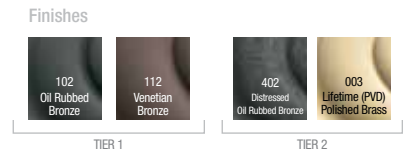

85353.xxx.ACRH (.ACLH)
Boulder Sectional Trim
w/ 5452 Beavertail Lever

* Product shown in
150 Satin Nickel Finish

* Product shown in
112 Venetian Bronze Finish

Keyless Entry Deadbolt Features

- Easy Install in Minutes w/ Screwdriver
- Fits Standard Door Prep
- No Hard Wiring Required
- 30 Customizable User Codes with Easy Add & Delete
- 4 to 8 Digit Codes
- One Touch Locking
- Back-Lit Keypad for Increased Visibility
- Incorrect Code Lockout Feature
- Customizable Features
 - Automatic Door Locking after 30 Seconds
 - Door Locked / Unlocked led indicator
 - Audible beep for activation
- 4 AA Batteries
- Low Battery LED Indicator
- Tapered Deadbolt Design
- Protected Coated Keypad Preventing Wear & Discoloration
- Automatic Handing Feature
- Solid Forged Brass Trim