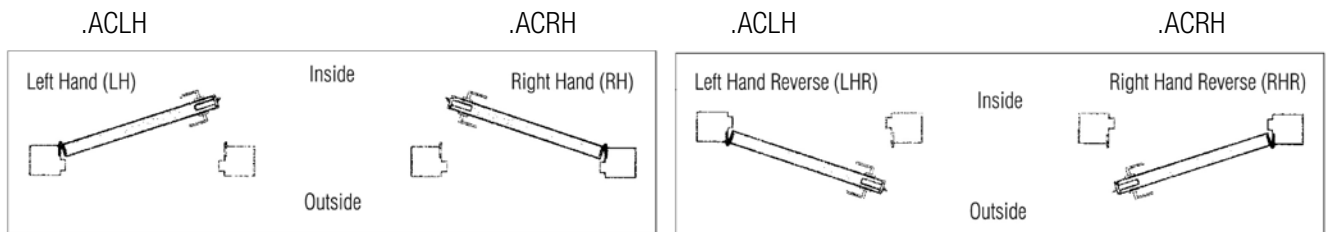

BALDWIN®

HOW TO ORDER

KEYLESS ENTRY WITH HOME CONNECT™

To Order Only a Deadbolt, Simply Order & Specify the Finish:

Example: 8285.150.AC2

*Ex: 8285.xxx.AC2, *xxx denotes finish*

To Order Sectional Handleset, Order Both Deadbolt & Sectional Handleset Kit (with Handing) & Specify the Finish:

Example: 8285.150.AC2 + 85386.150.ACLH

*Ex: 8285.xxx.AC2 & 85386.xxx.ACLH, *xxx denotes finish*

To Order 3/4 Escutcheon Handleset, Order Both 3/4 Escutcheon Handleset Kit (with Handing) & Non-Keypad Deadbolt Kit & Specify the Finish:

Example: 85387.150.ACLH + 8285.150.AC2X

*Ex: 85387.xxx.ACLH & 8285.xxx.AC2X, *xxx denotes finish*

Handing:

Handing determined by location of hinges. (LH) hinges are on the left & (RH) hinges are on the right.