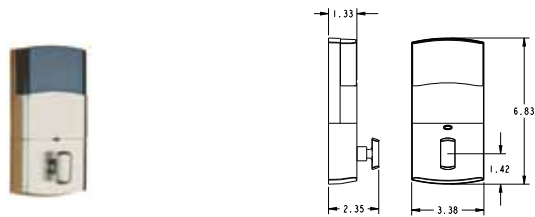

**SOHO NON-
KEYPAD
DEADBOLT KIT**

Item #	Description
8285.xxx.AC2X	AC Zigbee Deadbolt without Keypad

BALDWIN®