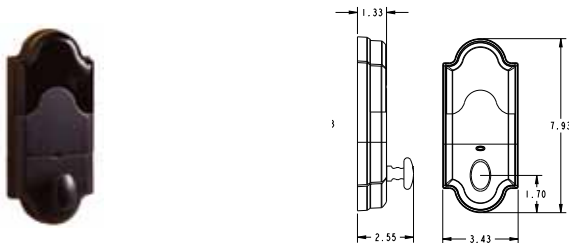

**SOHO 3/4
ESCUTCHEON
HANDLESET KIT**

Item #	Description
85387.xxx.ACRH	3/4 Entry Handleset Kit
85387.xxx.ACLH	3/4 Entry Handleset Kit

**SOHO NON-
KEYPAD
DEADBOLT KIT**

Item #	Description
8285.xxx.AC2X	AC Zigbee Deadbolt without Keypad

BALDWIN®

**BOULDER
DEADBOLT**

Item #	Description
8252.xxx.AC2	Deadbolt

**BOULDER
SECTIONAL
HANDLESET KIT**

Item #	Description
85353.xxx.ACRH	Sectional Entry Handleset Kit
85353.xxx.ACLH	Sectional Entry Handleset Kit

**BOULDER 3/4
ESCUTCHEON
HANDLESET KIT**

Item #	Description
85354.xxx.ACRH	3/4 Entry Handleset Kit
85354.xxx.ACLH	3/4 Entry Handleset Kit

**BOULDER
NON-KEYPAD
DEADBOLT KIT**

Item #	Description
8252.xxx.AC2X	AC Zigbee Deadbolt without Keypad