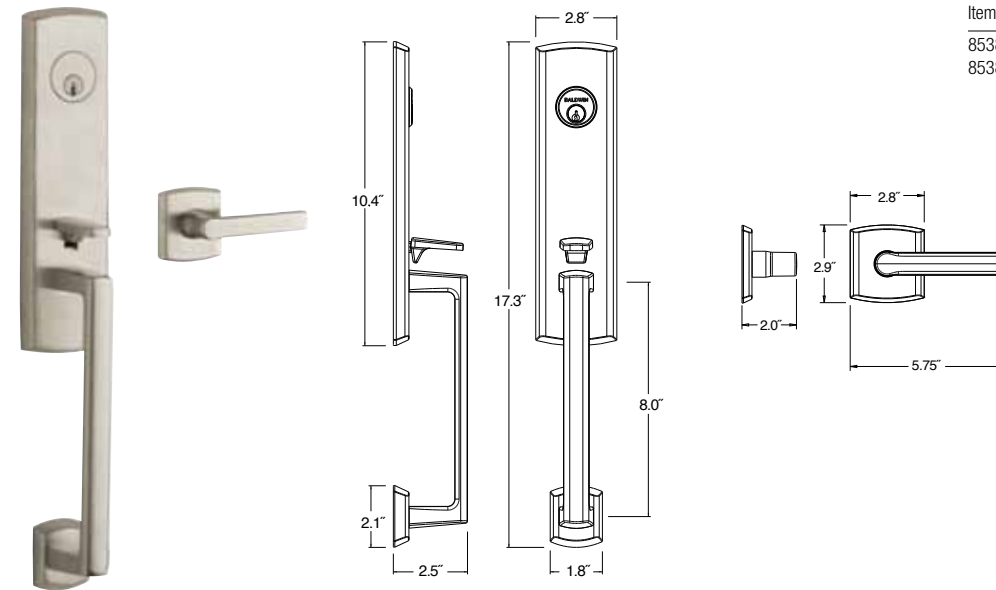

Example: 85387.150.ACLH + 8285.150.AC2X

*Ex: 85387.xxx.ACLH & 8285.xxx.AC2X, *xxx denotes finish*

Handing:

Handing determined by location of hinges. (LH) hinges are on the left & (RH) hinges are on the right.

BALDWIN®

**SOHO
DEADBOLT**

Item #	Description
8285.xxx.AC2	AC Zigbee Deadbolt

**SOHO
SECTIONAL
HANDLESET KIT**

Item #	Description
85386.xxx.ACRH	Sectional Entry Handleset Kit
85386.xxx.ACLH	Sectional Entry Handleset Kit

**SOHO 3/4
ESCUTCHEON
HANDLESET KIT**

Item #	Description
85387.xxx.ACRH	3/4 Entry Handleset Kit
85387.xxx.ACLH	3/4 Entry Handleset Kit

**SOHO NON-
KEYPAD
DEADBOLT KIT**

Item #	Description
8285.xxx.AC2X	AC Zigbee Deadbolt without Keypad