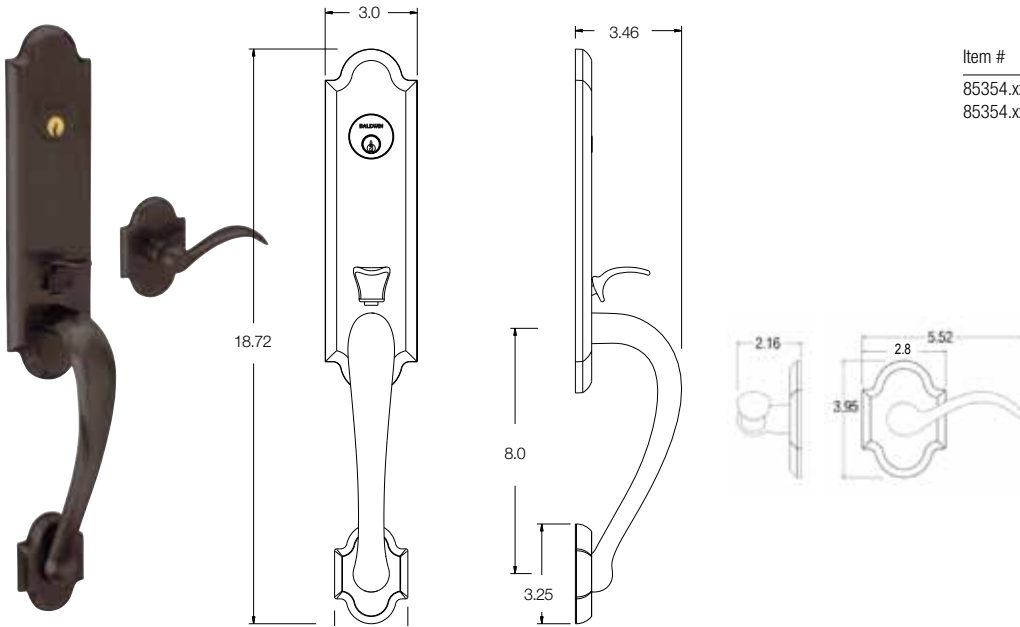

**BOULDER 3/4
ESCUTCHEON
HANDLESET KIT**

Item #	Description
85354.xxx.ACRH	3/4 Entry Handleset Kit
85354.xxx.ACLH	3/4 Entry Handleset Kit