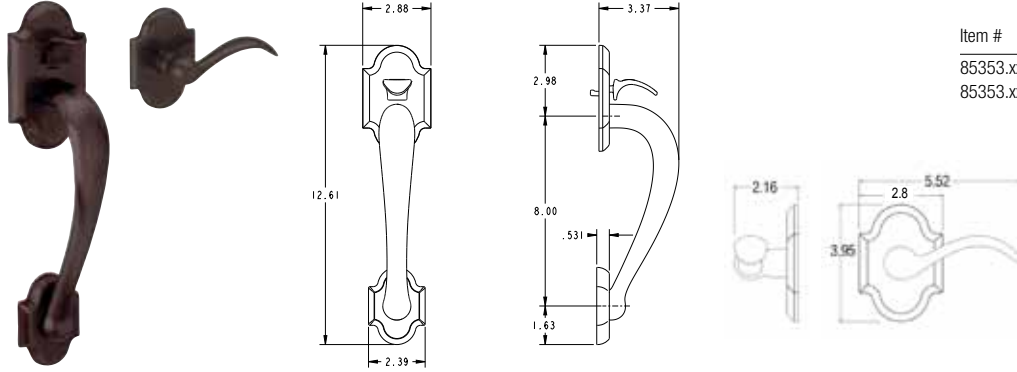

Example: 85387.150.ACLH + 8285.150.AC2X

*Ex: 85387.xxx.ACLH & 8285.xxx.AC2X, *xxx denotes finish*

Handing:

Handing determined by location of hinges. (LH) hinges are on the left & (RH) hinges are on the right.

BALDWIN®

**SOHO
DEADBOLT**

Item #	Description
8285.xxx.AC2	AC Zigbee Deadbolt

**SOHO
SECTIONAL
HANDLESET KIT**

Item #	Description
85386.xxx.ACRH	Sectional Entry Handleset Kit
85386.xxx.ACLH	Sectional Entry Handleset Kit

**SOHO 3/4
ESCUTCHEON
HANDLESET KIT**

Item #	Description
85387.xxx.ACRH	3/4 Entry Handleset Kit
85387.xxx.ACLH	3/4 Entry Handleset Kit

**SOHO NON-
KEYPAD
DEADBOLT KIT**

Item #	Description
8285.xxx.AC2X	AC Zigbee Deadbolt without Keypad

BALDWIN®

**BOULDER
DEADBOLT**

Item #	Description
8252.xxx.AC2	Deadbolt

**BOULDER
SECTIONAL
HANDLESET KIT**

Item #	Description
85353.xxx.ACRH	Sectional Entry Handleset Kit
85353.xxx.ACLH	Sectional Entry Handleset Kit