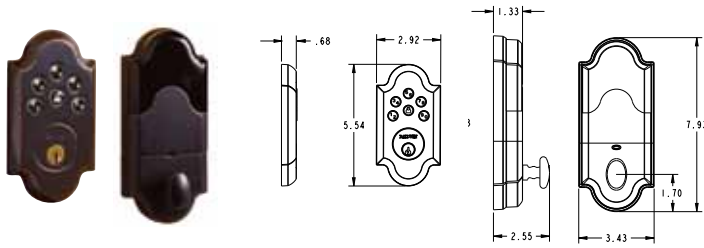

Example: 85387.150.ACLH + 8285.150.AC2X

*Ex: 85387.xxx.ACLH & 8285.xxx.AC2X, *xxx denotes finish*

Handing:

Handing determined by location of hinges. (LH) hinges are on the left & (RH) hinges are on the right.

BALDWIN®

**SOHO
DEADBOLT**

Item #	Description
8285.xxx.AC2	AC Zigbee Deadbolt

**SOHO
SECTIONAL
HANDLESET KIT**

Item #	Description
85386.xxx.ACRH	Sectional Entry Handleset Kit
85386.xxx.ACLH	Sectional Entry Handleset Kit

**SOHO 3/4
ESCUTCHEON
HANDLESET KIT**

Item #	Description
85387.xxx.ACRH	3/4 Entry Handleset Kit
85387.xxx.ACLH	3/4 Entry Handleset Kit

**SOHO NON-
KEYPAD
DEADBOLT KIT**

Item #	Description
8285.xxx.AC2X	AC Zigbee Deadbolt without Keypad

BALDWIN®

**BOULDER
DEADBOLT**

Item #	Description
8252.xxx.AC2	Deadbolt

**BOULDER
SECTIONAL
HANDLESET KIT**

Item #	Description
85353.xxx.ACRH	Sectional Entry Handleset Kit
85353.xxx.ACLH	Sectional Entry Handleset Kit