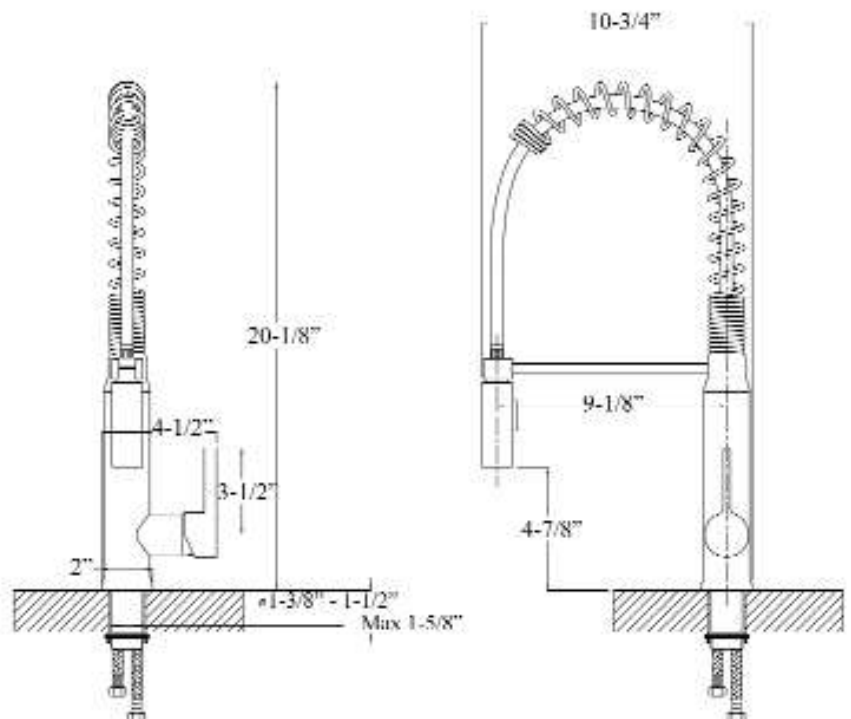

SANTOS SPRING SINGLE HANDLE KITCHEN FAUCET

Cat. No.
KFS421-L1

L: 4-1/2"
W: 10-3/4"
H: 20-1/8"

Features:

- ▶ Constructed of solid brass
- ▶ Spring gooseneck spout
- ▶ Magnetic pull down spray
- ▶ Includes 2 braided hoses
- ▶ Hoses have 1/2" male connectors
- ▶ Ceramic disc cartridges
- ▶ Height to spout 4-7/8"
- ▶ Spout reach 9-1/8"
- ▶ Flow rate is 1.8 GPM at 60 psi
- ▶ cUPC/NSF/AB1953 Certified

Finishes:

- CP** Polished Chrome
BN Brushed Nickel
ORB Oil Rubbed Bronze

Dimensions of fixture are nominal and may vary. Dimensions and specifications subject to change without notice.