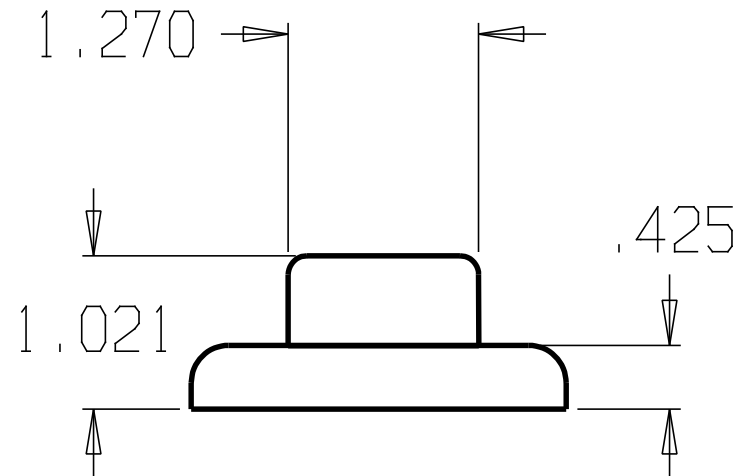

REVISIONS				
ZONE	REV	FINISHES: 605, 606, 612, 613, 619, 620, 625, 626, 630	DATE	APPROVED

DON-JO MFG. INC.

DESIGNER  
APPROVED

SIZE: A  
DATE: 2/19/04  
SCALE

PART NO. #1407  
RELEASE DATE  
WEIGHT

REV  
SHEET