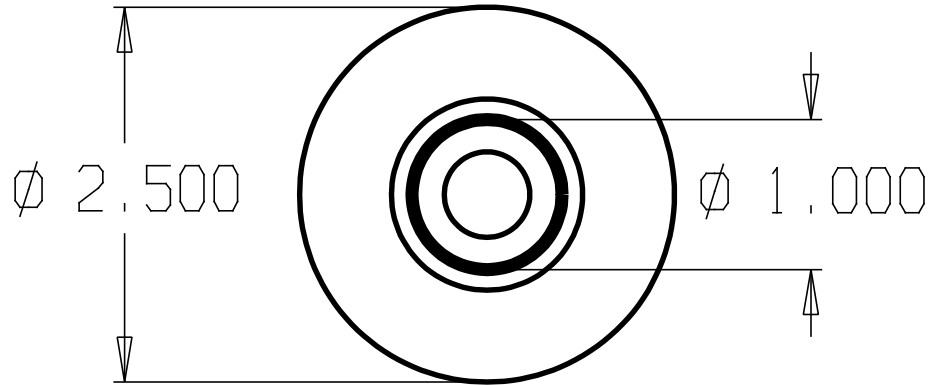

REVISIONS				
ZONE	REV	FINISHES: 605, 606, 612, 613, 619, 620, 625, 626, 630	DATE	APPROVED

DON-JO MFG. INC.

DESIGNER  
APPROVED

SIZE: A  
DATE: 2/19/04  
SCALE

PART NO. #1407  
RELEASE DATE  
WEIGHT

REV  
SHEET