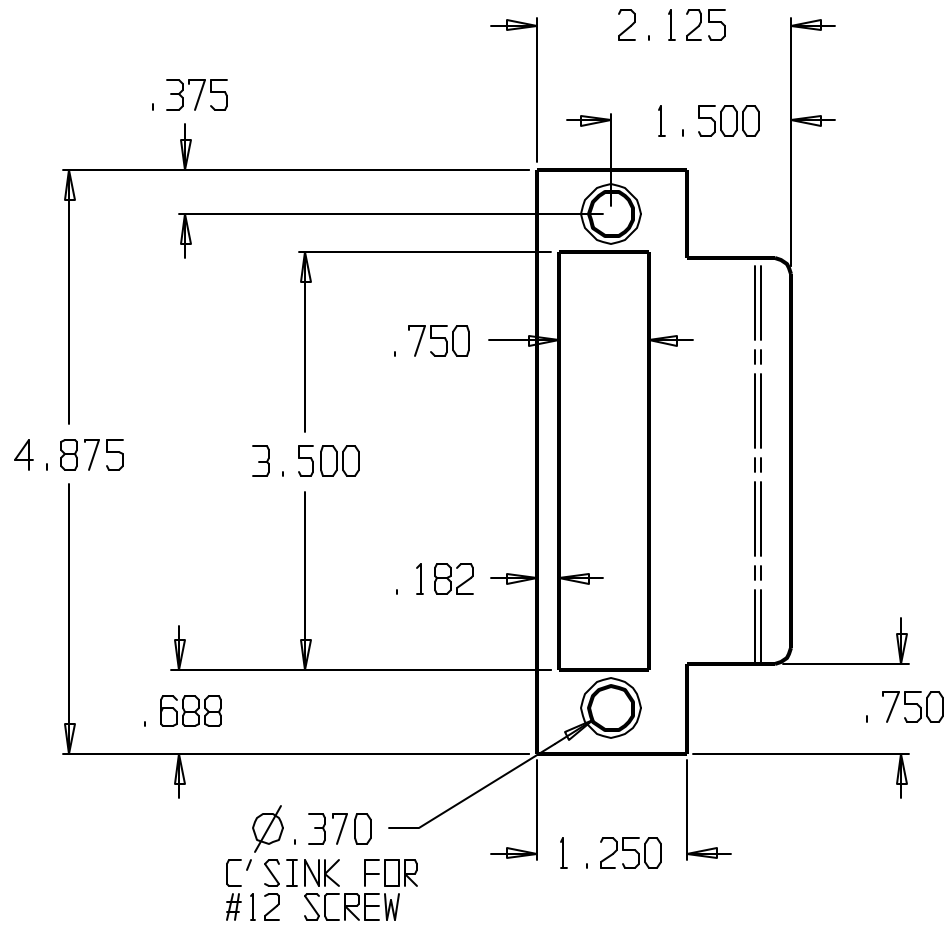

REVISIONS			
ZONE	REV	FINISHES:	GALUGE:
		630	13ga. .090

DON-JO MFG. INC.

DESIGNER	SIZE A	DATE: 6/3/04	PART NO. MEST-115	REV
APPROVED	SCALE	RELEASE DATE	WEIGHT	SHEET