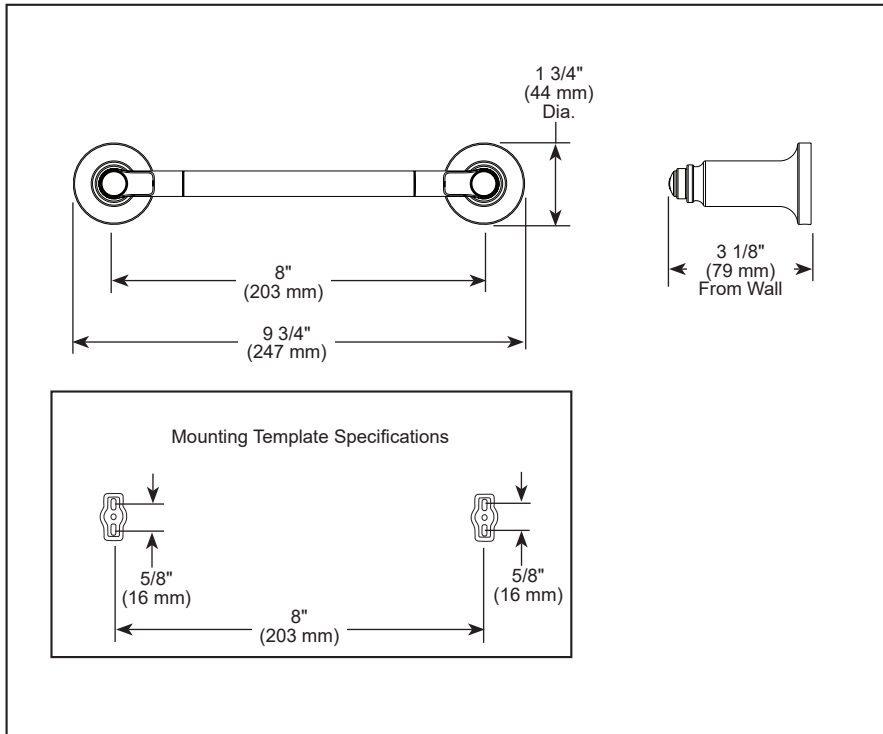

▲ Designate Proper Finish Suffix