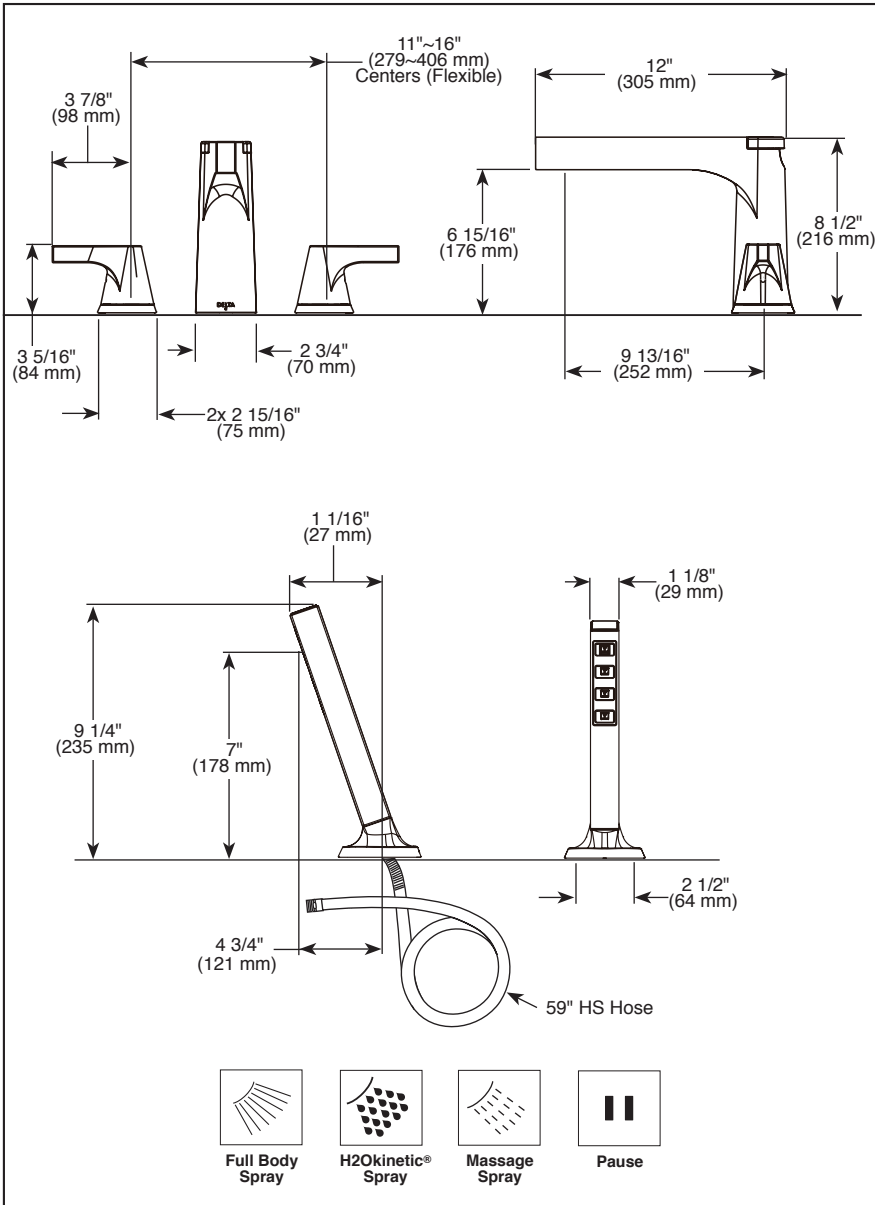

Submitted Model No.: _____

Specific Features: _____

see what Delta can do™

ROMAN TUB/WHIRLPOOL FAUCET TRIM

- Zura® Bath Collection
- Three Hole Installation (T2774 Series)
- Four Hole Installation (T4774 Series)

FEATURES:

- Single setting H₂Okinetic® hand shower (T4774)

STANDARD SPECIFICATIONS:

- Temperature and volume controlled with handles
- Rough-In kit must also be ordered to complete installation (R4707 for four hole and R2707 for three hole). There are separate specification sheets on each rough-in kit if more details are required.
- Hand shower includes certified double check valves for backflow prevention (T4774)
- H₂Okinetic® hand shower water efficient flow rate of 1.75 gpm @ 80 psi, 6.6 L/min @ 550 kPa
- Red/blue indicators