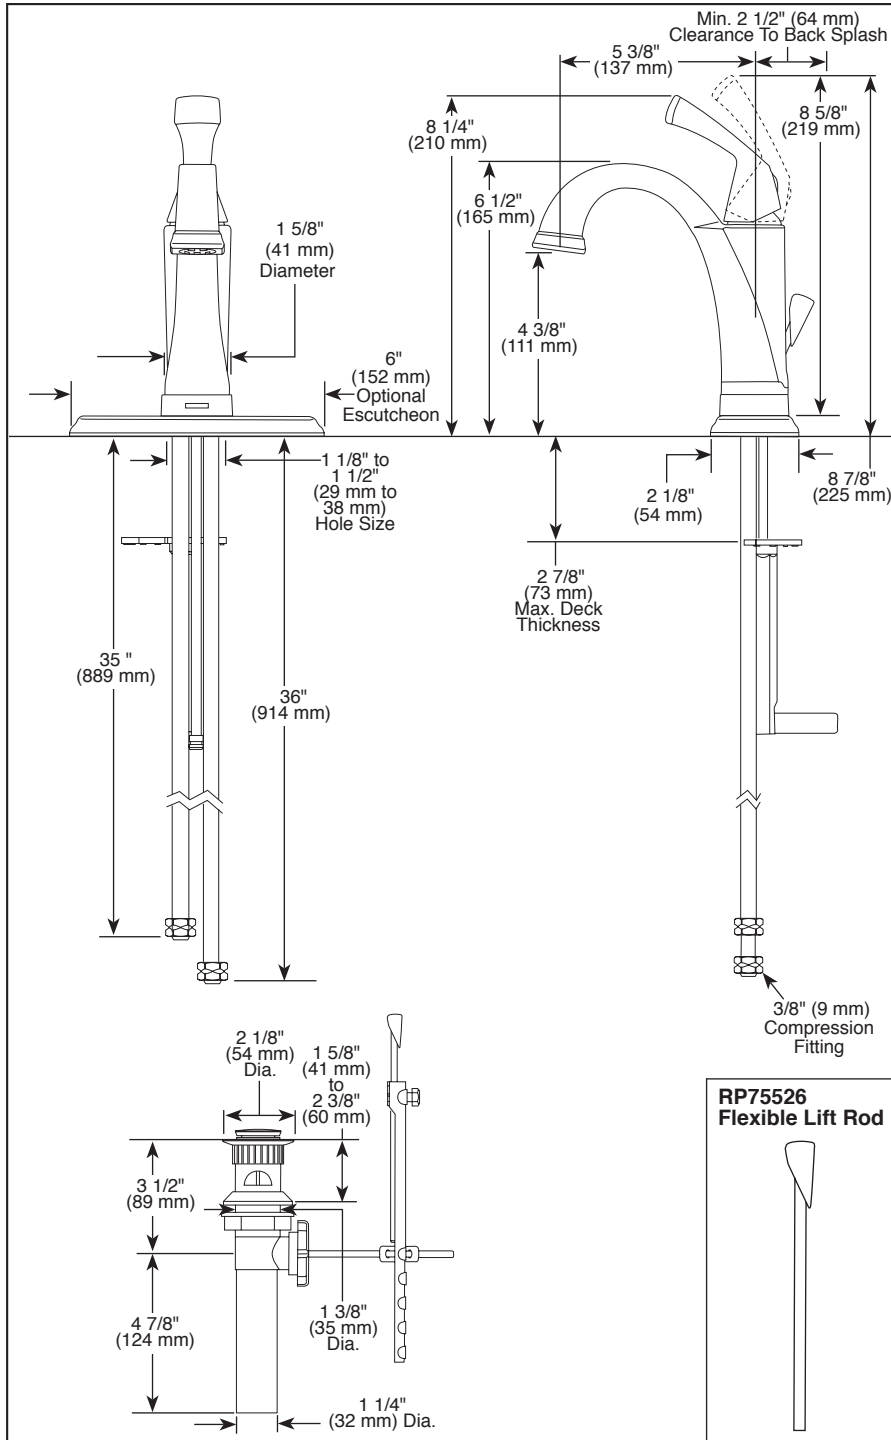

see what Delta can do™

BATHROOM FAUCETS

- Dryden™ Collection
- Single Handle Deck

Submitted Model No.: _____

Specific Features: _____

FEATURES:

- DIAMOND Seal Technology®
- Touch2O® Technology
- TempSense® Technology

STANDARD SPECIFICATIONS:

- Max flow rate 1.2 gpm @ 60 psi, 4.5 L/min @ 414 kPa
- One or three hole mount (escutcheon optional, included)
- Diamond coated ceramic cartridge
- 3/8" O.D. straight, staggered PEX supply lines
- LED indicator light signals on-off, water temperature and when batteries run low
- Uses 6 AA (included) or 6 C (optional) batteries
- Optional (EP73954) 120V AC adapter available (3 prong grounded outlet required)
- Models have drain with plastic pop-up type fitting with plated lange and stopper

COMPLIES WITH:

- ASME A112.18.1 / CSA B125.1
- ASME A112.18.2 / CSA B125.2
- Indicates compliance to ICC/ANSI A117.1 - for valve control only
- EPA WaterSense®

▲ Designate Proper Finish Suffix

Delta reserves the right (1) to make changes in specifications and materials, and (2) to change or discontinue models, both without notice or obligation. Dimensions are for reference only. See current full-line price book or www.deltafaucet.com for finish options and product availability.