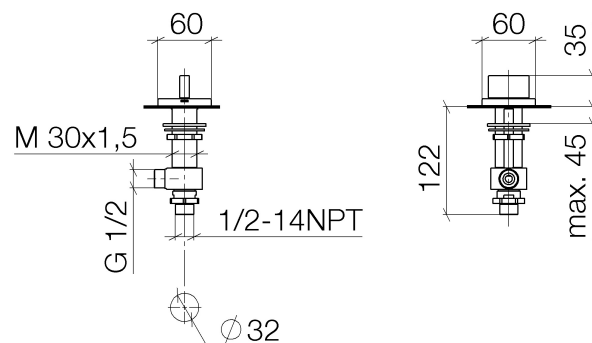

Product specifications

- 1-1/4" hole diameter
- Flange 2-3/8" x 2-3/8"

(ADA)

Surfaces

- chrome 20000706-00
- matt platinum 20000706-06

Exploded assembly drawing

**Order quantity**

No.	Article number	Name	Installation quantity
1	90207005105ff	handle	1
2	0417110453290	side panel	1
3	9090031320090	top	1
4	0423100327890	fixing set	1
5	0417110231090	distributor	1
6	09301105990	disc	1
7	09231001290	nut	1