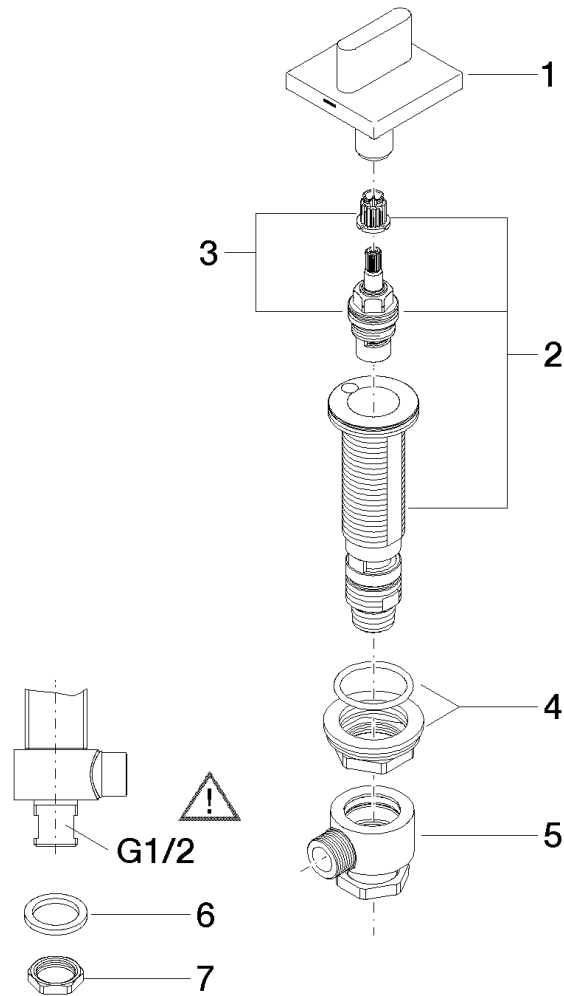

Product specifications

- 1-1/4" hole diameter
- Flange 2-3/8" x 2-3/8"

(ADA)

Surfaces

- chrome 20000706-00
- matt platinum 20000706-06

Exploded assembly drawing

**Order quantity**

No.	Article number	Name	Installation quantity
1	90207005105ff	handle	1
2	0417110453290	side panel	1
3	9090031320090	top	1
4	0423100327890	fixing set	1
5	0417110231090	distributor	1
6	09301105990	disc	1
7	09231001290	nut	1