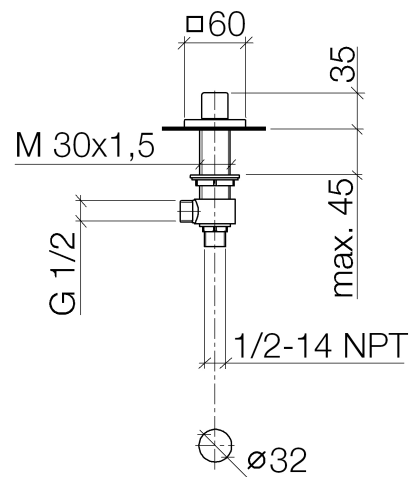

Product specifications

- 1-1/4" hole diameter
 - Flange 2-3/8" x 2-3/8"
- (ADA)**

Surfaces

- chrome 20000985-00
- matt platinum 20000985-06

Exploded assembly drawing

**Order quantity**

No.	Article number	Name	Installation quantity
1	092098002ff	handle	1
2	9017110450490	top	1
3	9090032040090	top	1
4	091212043ff	base	1
5	09141001790	seal	1
6	0431110040090	pin	1
7	092798014ff	rosette	1
8	0423100327890	fixing set	1
9	0417110231090	distributor	1
10	09301105990	disc	1
11	09231001290	nut	1

Flow rate chart