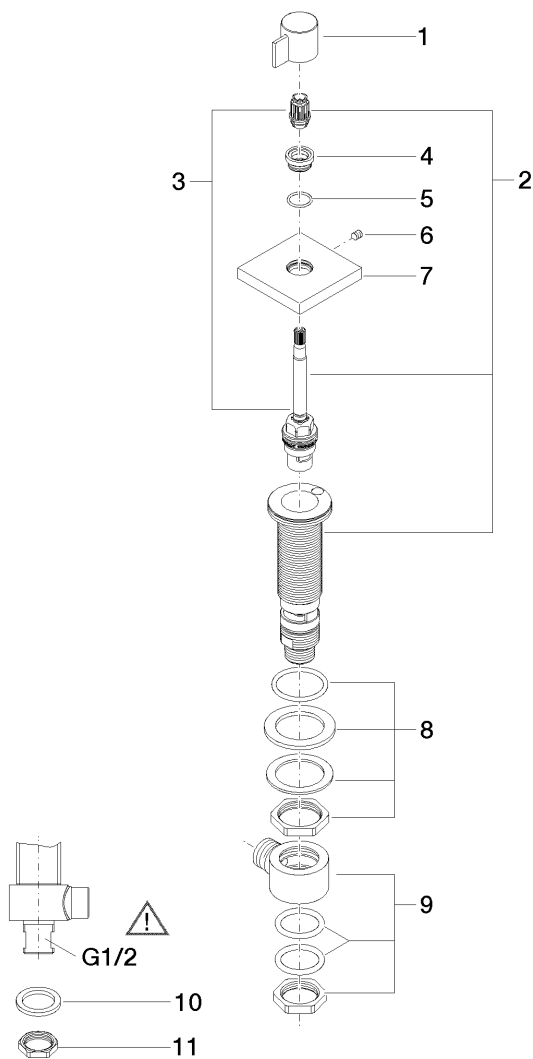

Product specifications

- 1-1/4" hole diameter
 - Flange 2-3/8" x 2-3/8"
- (ADA)**

Surfaces

- chrome 20000985-00
- matt platinum 20000985-06

Exploded assembly drawing

**Order quantity**

No.	Article number	Name	Installation quantity
1	092098002ff	handle	1
2	9017110450490	top	1
3	9090032040090	top	1
4	091212043ff	base	1
5	09141001790	seal	1
6	0431110040090	pin	1
7	092798014ff	rosette	1
8	0423100327890	fixing set	1
9	0417110231090	distributor	1
10	09301105990	disc	1
11	09231001290	nut	1

Flow rate chart