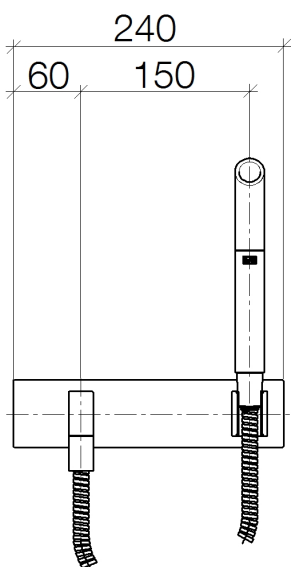

Water Modules Affusion pipe

Article number: 27838979

Exploded assembly drawing

Water Modules Affusion pipe

Article number: 27838979

Order quantity

No.	Article number	Name	Installation quantity
1	04121107301ff	spout	1
2	093002072ff	hose	1
3	09160101490	ring	1
4	09230106990	flow reducer	1
5	9024032120090	nipple	1
6	09141000890	seal	1
7	09311102690	pin	2
8	09140312790	seal	1
9	09110302620ff	connection	1
10	0431110040090	pin	1
11	09141007790	seal	1
12	0924031072090	nipple	1
13	092102069ff	cover	1
14	09142002690	seal	1
15	0431111120090	pin	1
16	091720035ff	holder	1
17	09184007890	sleeve	1
18	0530310250090	fixing set	1
19	091102133ff	plate	1
20	09240307390	nipple	1

Water Modules Affusion pipe

Article number: 27838979

Flow rate chart