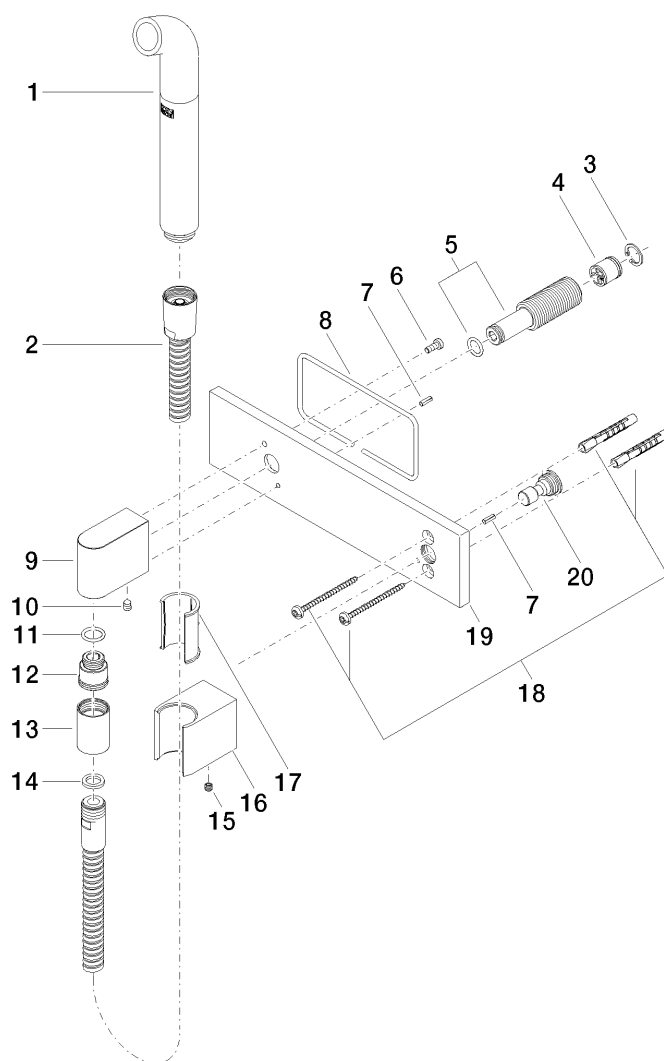

Water Modules Affusion pipe

Article number: 27838979

Exploded assembly drawing

Water Modules Affusion pipe

Article number: 27838979

Order quantity

No.	Article number	Name	Installation quantity
1	04121107301ff	spout	1
2	093002072ff	hose	1
3	09160101490	ring	1
4	09230106990	flow reducer	1
5	9024032120090	nipple	1
6	09141000890	seal	1
7	09311102690	pin	2
8	09140312790	seal	1
9	09110302620ff	connection	1
10	0431110040090	pin	1
11	09141007790	seal	1
12	0924031072090	nipple	1
13	092102069ff	cover	1
14	09142002690	seal	1
15	0431111120090	pin	1
16	091720035ff	holder	1
17	09184007890	sleeve	1
18	0530310250090	fixing set	1
19	091102133ff	plate	1
20	09240307390	nipple	1

Water Modules Affusion pipe

Article number: 27838979

Flow rate chart