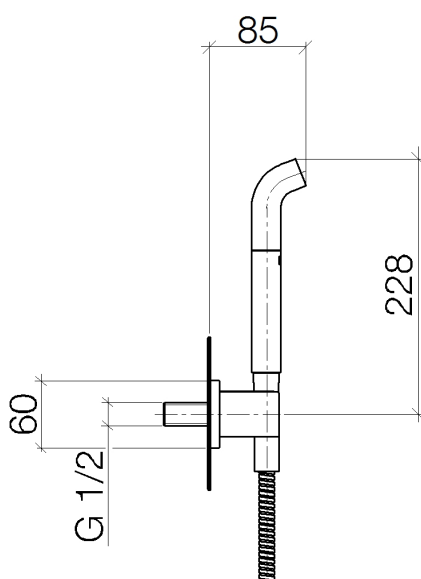

Water Modules Affusion pipe

Article number: 27838979

Exploded assembly drawing

Water Modules Affusion pipe

Article number: 27838979

Order quantity

No.	Article number	Name	Installation quantity
1	04121107301ff	spout	1
2	093002072ff	hose	1
3	09160101490	ring	1
4	09230106990	flow reducer	1
5	9024032120090	nipple	1
6	09141000890	seal	1
7	09311102690	pin	2
8	09140312790	seal	1
9	09110302620ff	connection	1
10	0431110040090	pin	1
11	09141007790	seal	1
12	0924031072090	nipple	1
13	092102069ff	cover	1
14	09142002690	seal	1
15	0431111120090	pin	1
16	091720035ff	holder	1
17	09184007890	sleeve	1
18	0530310250090	fixing set	1
19	091102133ff	plate	1
20	09240307390	nipple	1

Water Modules Affusion pipe

Article number: 27838979

Flow rate chart