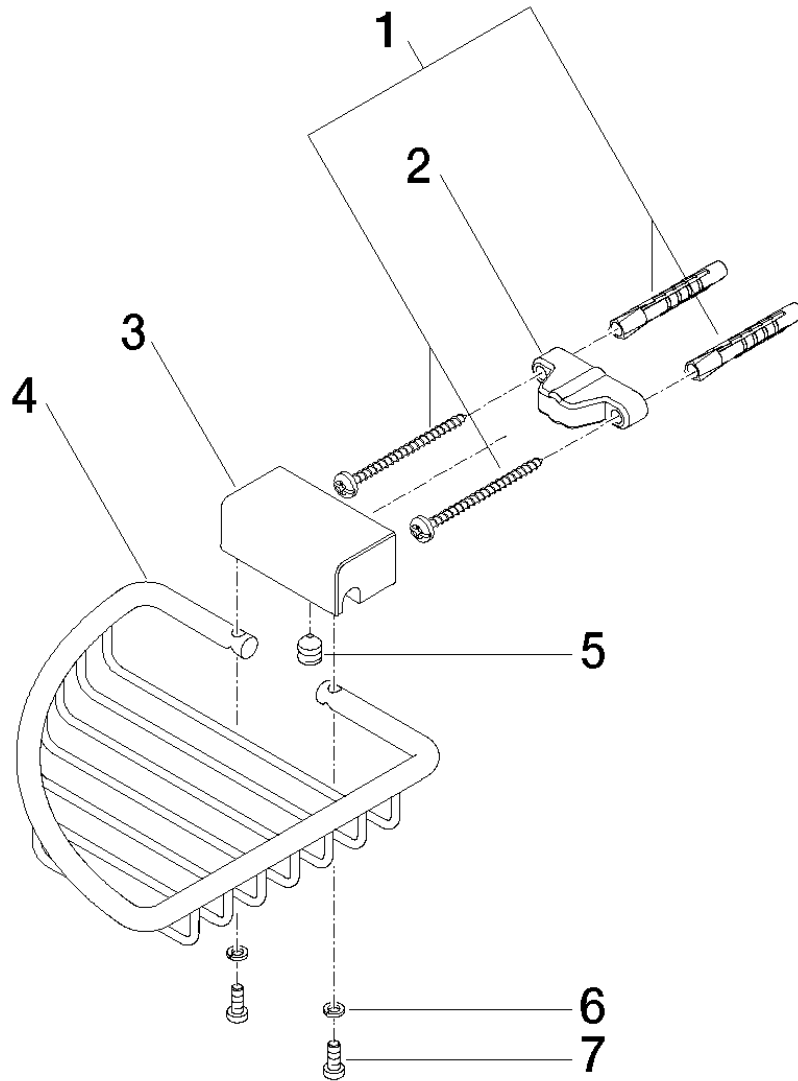

Generic miscellaneous articles Corner soap basket

Article number: 83281530

Exploded assembly drawing

Generic miscellaneous articles Corner soap basket

Article number: 83281530

Order quantity

No.	Article number	Name	Installation quantity
1	0530310250090	fixing set	1
2	09172003090	holder	1
3	081730501ff	holder	1
4	081890905ff	basket	1
5	09311100290	pin	1
6	09301102990	disc	2
7	09303005490	screw	2