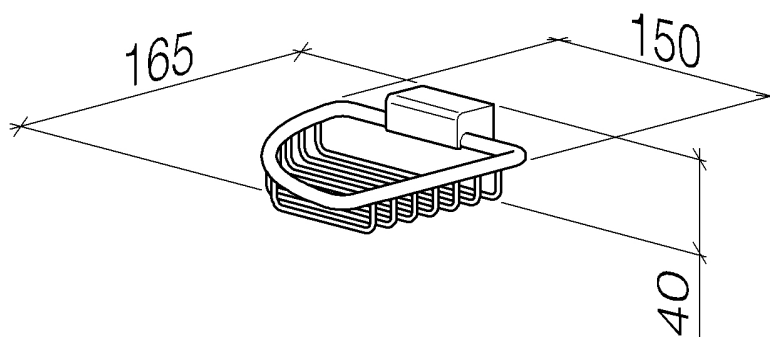

Generic miscellaneous articles Corner soap basket

Article number: 83281530

Exploded assembly drawing

Generic miscellaneous articles Corner soap basket

Article number: 83281530

Order quantity

No.	Article number	Name	Installation quantity
1	0530310250090	fixing set	1
2	09172003090	holder	1
3	081730501ff	holder	1
4	081890905ff	basket	1
5	09311100290	pin	1
6	09301102990	disc	2
7	09303005490	screw	2