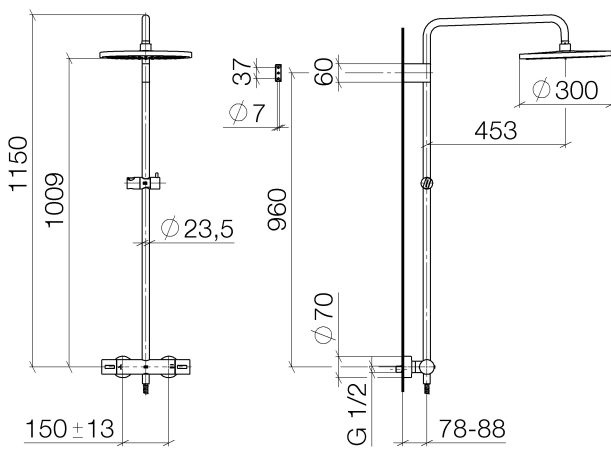

Shower - IMO

Exposed shower set - polished chrome

Article number: 34 460 979-00 0010

- Projection 17-3/4"
- Rainshower
- Rain shower Ø 11-3/4"
- Rain shower with descaling system
- Rain shower water flow rate limited to max. 1.8 gpm
- Diverter with integrated volume control and integrated stops
- Flanges Ø 2-3/4"
- Height from center of faucet to bottom of rainhead 38-3/4"
- Height from center of faucet to top of shower arm 46-1/8"
- Center to center 5-7/8" ± 1/2"
- Metal shower hose 68-7/8" with anti-twist device
- 1/2" connection
- Slide bar
- Hole diameter 23,5 mm
- Internal backflow preventer.
- NOTE: Hand shower sold separately. Please see hand shower options under the miscellaneous articles section of each series.

polished chrome

Accessory is required for this item.

Shower - IMO
Exposed shower set - polished chrome
Article number: 34 460 979-00 0010

Dimensional drawing

1:10

All dimensions in mm / inch = mm x 0,0394

Flow rate chart

Shower - IMO

Exposed shower set - polished chrome

Article number: 34 460 979-00 0010

Other surface finishes

platinum matte

34 460 979-06 0010

platinum

34 460 979-08 0010

Required article

35 080 970-90 0010

Rough-in adapter -

Shower - IMO
Exposed shower set - polished chrome
Article number: 34 460 979-00 0010

Spare parts list

Number	Item Number	Designation	Number of units
1	04 12 05 091 10-00	shower	1
2	09 23 01 039 90	sieve	1
3	90 28 22 348 00-00	pipe	1
4	90 17 11 150 00-00	holder	1
5	90 28 22 349 00-00	pipe	1
6	04 17 01 250 00-00	connection	1
7	90 17 33 015 00-00	handle	2
8	09 14 20 026 90	seal	1
9	12 570 970-00	Slider - polished chrome	1
10	28 322 970-00	Metal shower hose 1/2" x 3/8" x 68-7/8" - polished chrome	1