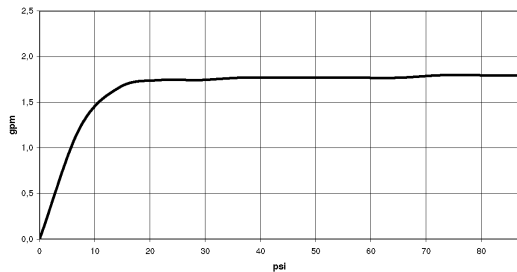

Shower - IMO

Exposed shower set - polished chrome

Article number: 34 460 979-00 0010

- Projection 17-3/4"
- Rainshower
- Rain shower Ø 11-3/4"
- Rain shower with descaling system
- Rain shower water flow rate limited to max. 1.8 gpm
- Diverter with integrated volume control and integrated stops
- Flanges Ø 2-3/4"
- Height from center of faucet to bottom of rainhead 38-3/4"
- Height from center of faucet to top of shower arm 46-1/8"
- Center to center 5-7/8" ± 1/2"
- Metal shower hose 68-7/8" with anti-twist device
- 1/2" connection
- Slide bar
- Hole diameter 23,5 mm
- Internal backflow preventer.
- NOTE: Hand shower sold separately. Please see hand shower options under the miscellaneous articles section of each series.

polished chrome

Accessory is required for this item.

Shower - IMO
Exposed shower set - polished chrome
Article number: 34 460 979-00 0010

Dimensional drawing

1:10

All dimensions in mm / inch = mm x 0,0394

Flow rate chart