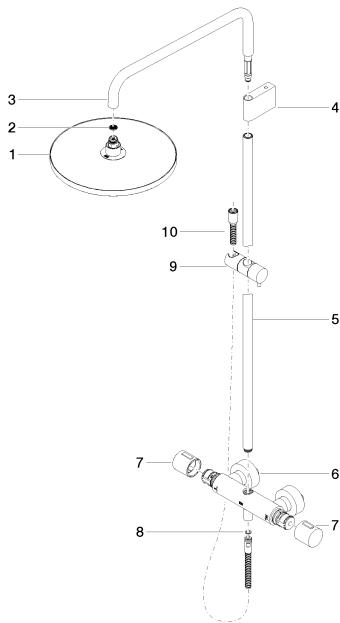

Shower - IMO

Exposed shower set - polished chrome

Article number: 34 460 979-00 0010

- Projection 17-3/4"
- Rainshower
- Rain shower Ø 11-3/4"
- Rain shower with descaling system
- Rain shower water flow rate limited to max. 1.8 gpm
- Diverter with integrated volume control and integrated stops
- Flanges Ø 2-3/4"
- Height from center of faucet to bottom of rainhead 38-3/4"
- Height from center of faucet to top of shower arm 46-1/8"
- Center to center 5-7/8" ± 1/2"
- Metal shower hose 68-7/8" with anti-twist device
- 1/2" connection
- Slide bar
- Hole diameter 23,5 mm
- Internal backflow preventer.
- NOTE: Hand shower sold separately. Please see hand shower options under the miscellaneous articles section of each series.

polished chrome

Accessory is required for this item.

Shower - IMO
Exposed shower set - polished chrome
Article number: 34 460 979-00 0010

Dimensional drawing

1:10

All dimensions in mm / inch = mm x 0,0394

Flow rate chart

Shower - IMO

Exposed shower set - polished chrome

Article number: 34 460 979-00 0010

Other surface finishes

platinum matte

34 460 979-06 0010

platinum

34 460 979-08 0010

Required article

35 080 970-90 0010

Rough-in adapter -

Shower - IMO
Exposed shower set - polished chrome
Article number: 34 460 979-00 0010

Spare parts list

Number	Item Number	Designation	Number of units
1	04 12 05 091 10-00	shower	1
2	09 23 01 039 90	sieve	1
3	90 28 22 348 00-00	pipe	1
4	90 17 11 150 00-00	holder	1
5	90 28 22 349 00-00	pipe	1
6	04 17 01 250 00-00	connection	1
7	90 17 33 015 00-00	handle	2
8	09 14 20 026 90	seal	1
9	12 570 970-00	Slider - polished chrome	1
10	28 322 970-00	Metal shower hose 1/2" x 3/8" x 68-7/8" - polished chrome	1