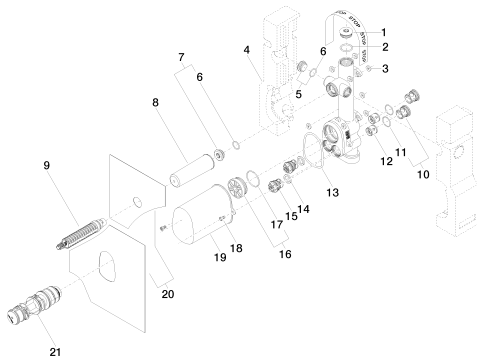

Shower - Concealed rough parts

xTOOL Concealed thermostat rough with one volume control -

Article number: 35 437 970-90 0010

- brass, lead free
- 2x back flow preventer
- integrated stop
- 2x connections 3/4" (hot/cold)
- 1x female thread 1/2" outlet, left/right/top alternatively
- Thermostat cartridge
- Ceramic disc cartridge
- 2x Mud guard
- 2x Water protection
- Sound insulation
- Center to center 4-3/4"
- NOTE: Important for certain series! Due to minimum rough-in requirements, a framing of 2x6 studs may be needed.

All dimensions in mm / inch = mm x 0,0394

Flow rate chart

Shower - Concealed rough parts  
xTOOL Concealed thermostat rough with one volume control -  
Article number: 35 437 970-90 0010

### Recommended article

12 177 970 90  
Extension 1-1/8" -

12 178 970 90  
Extension 1-3/4" -

### Spare parts list

Number	Item Number	Designation	Number of units
--------	-------------	-------------	-----------------