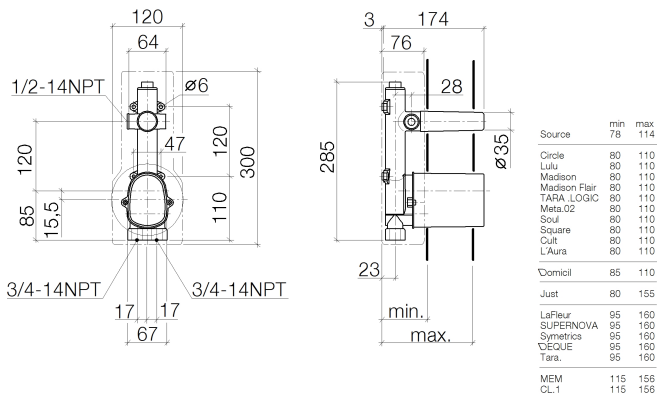

Shower - Concealed rough parts

xTOOL Concealed thermostat rough with one volume control -

Article number: 35 437 970-90 0010

- brass, lead free
- 2x back flow preventer
- integrated stop
- 2x connections 3/4" (hot/cold)
- 1x female thread 1/2" outlet, left/right/top alternatively
- Thermostat cartridge
- Ceramic disc cartridge
- 2x Mud guard
- 2x Water protection
- Sound insulation
- Center to center 4-3/4"
- NOTE: Important for certain series! Due to minimum rough-in requirements, a framing of 2x6 studs may be needed.

Discontinued items available to order until 30.06.2020

Shower - Concealed rough parts  
 xTOOL Concealed thermostat rough with one volume control -  
 Article number: 35 437 970-90 0010

Dimensional drawing

All dimensions in mm / inch = mm x 0,0394

Flow rate chart

Shower - Concealed rough parts  
xTOOL Concealed thermostat rough with one volume control -  
Article number: 35 437 970-90 0010

### Recommended article

12 177 970 90  
Extension 1-1/8" -

12 178 970 90  
Extension 1-3/4" -