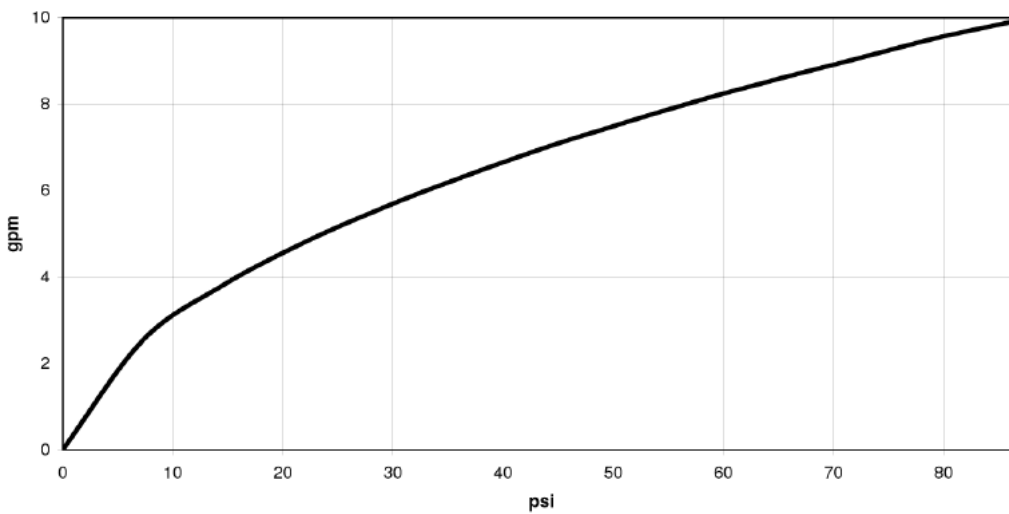

Shower - Concealed rough parts

xTOOL Concealed thermostat rough with one volume control -

Article number: 35 437 970-90 0010

- brass, lead free
- 2x back flow preventer
- integrated stop
- 2x connections 3/4" (hot/cold)
- 1x female thread 1/2" outlet, left/right/top alternatively
- Thermostat cartridge
- Ceramic disc cartridge
- 2x Mud guard
- 2x Water protection
- Sound insulation
- Center to center 4-3/4"
- NOTE: Important for certain series! Due to minimum rough-in requirements, a framing of 2x6 studs may be needed.

Discontinued items available to order until 30.06.2020

Shower - Concealed rough parts  
 xTOOL Concealed thermostat rough with one volume control -  
 Article number: 35 437 970-90 0010

Dimensional drawing

All dimensions in mm / inch = mm x 0,0394

Flow rate chart

Shower - Concealed rough parts  
xTOOL Concealed thermostat rough with one volume control -  
Article number: 35 437 970-90 0010