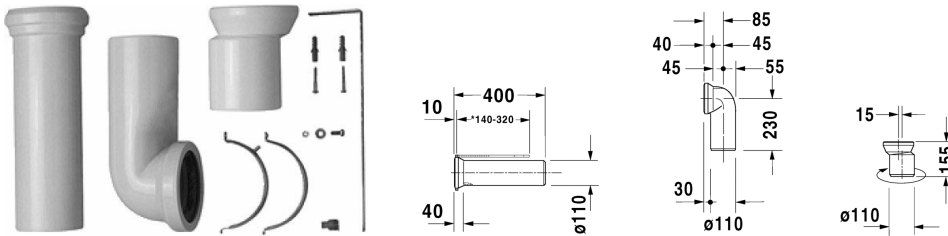

Accessories Vario connector set # 001422

| < Ø 4 3/8" Inch > |

Vario connector set	Dimension	Weight	Order number
for horizontal and vertical outlet, length adjustable, incl. offset			
Colors			
Variant			

All drawings contain the necessary measurements which are subject to standard tolerances. They are stated in inch & mm and are non-binding. Exact measurements, in particular for customized installation scenarios, can only be taken from the finished ceramic piece.