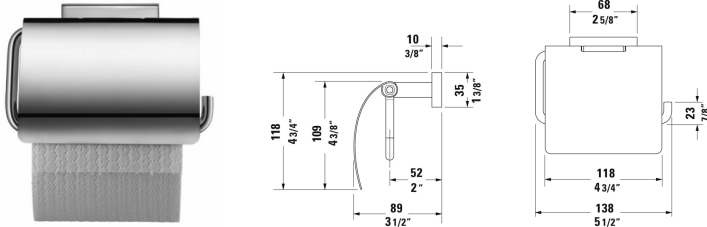

Karree Toilet paper holder # 0099551000

|< 5 1/2" Inch >|

Toilet paper holder	Dimension	Weight	Order number
Chrome, 4 3/4" Inch			
Colors			
10 Chrome			
Variant			
	5 1/2" x 3 1/2" Inch	1.3 lb	0099551000

All drawings contain the necessary measurements which are subject to standard tolerances. They are stated in inch & mm and are non-binding. Exact measurements, in particular for customized installation scenarios, can only be taken from the finished ceramic piece.