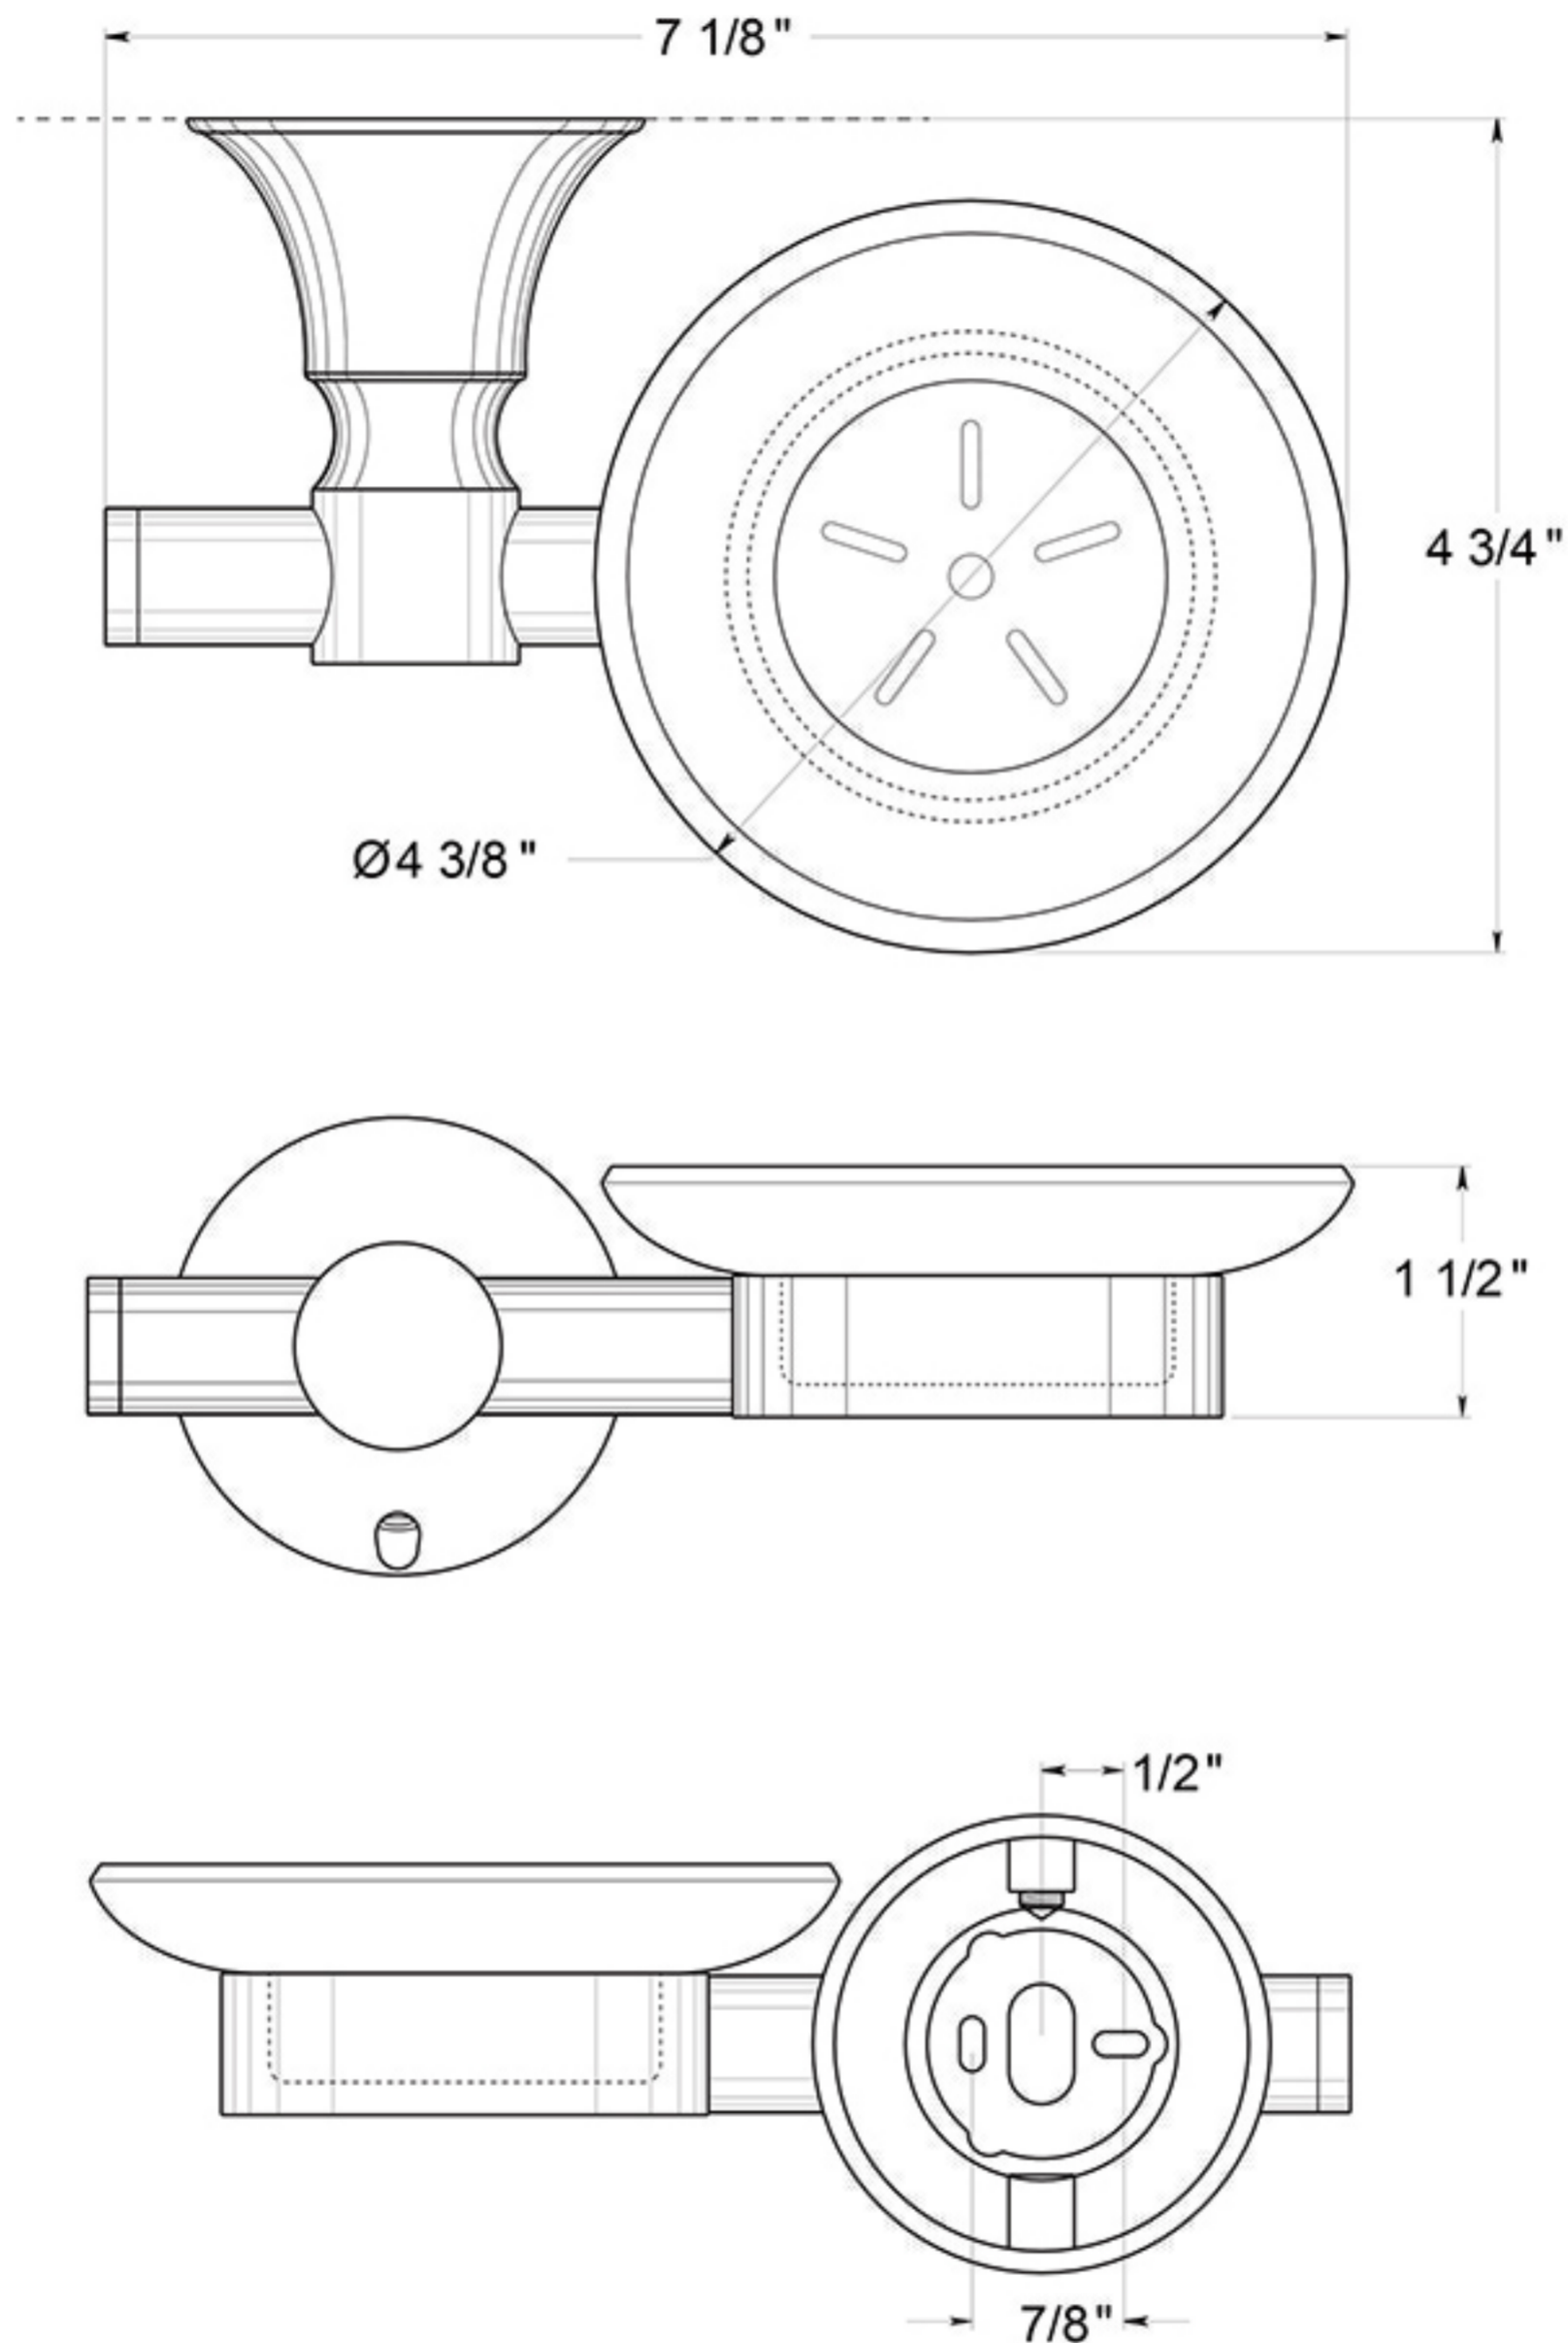

88SD

SOAP DISH WITH GLASS / SOLID BRASS

DRAWING NOT TO SCALE

NOTE: Deltana reserves the right to constantly improve its products and is not responsible for differences between the product in-hand and the specifications contained in this drawing. We do not recommend to pre-drill holes or pre-cut woods or metals based on the drawing information if the veracity of the specifications has not been proven by the live product.