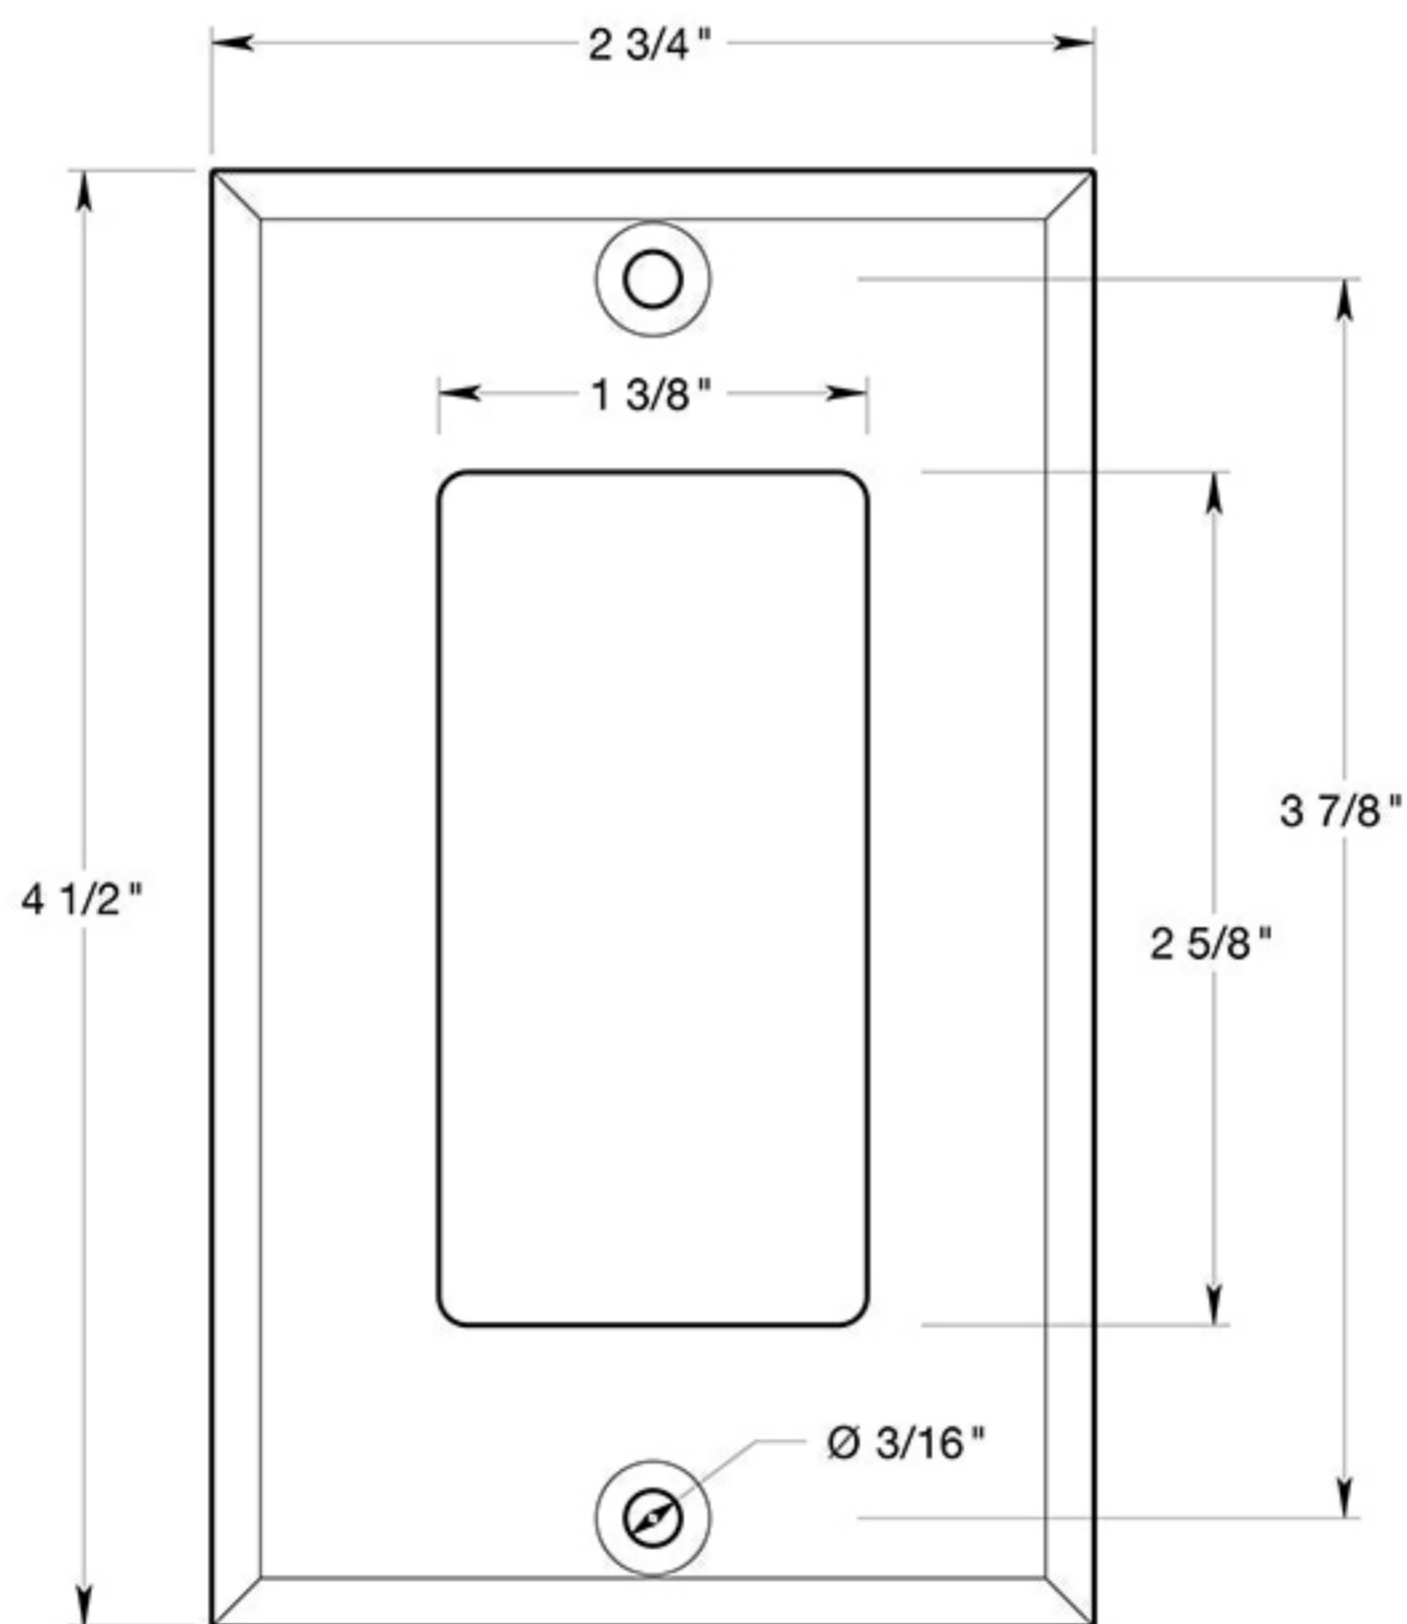

SWP4754

SWITCH PLATE / SINGLE ROCKER / SOLID BRASS

DRAWING NOT TO SCALE

NOTE: Deltana reserves the right to constantly improve its products and is not responsible for differences between the product in-hand and the specifications contained in this drawing. We do not recommend to pre-drill holes or pre-cut woods or metals based on the drawing information if the veracity of the specifications has not been proven by the live product.