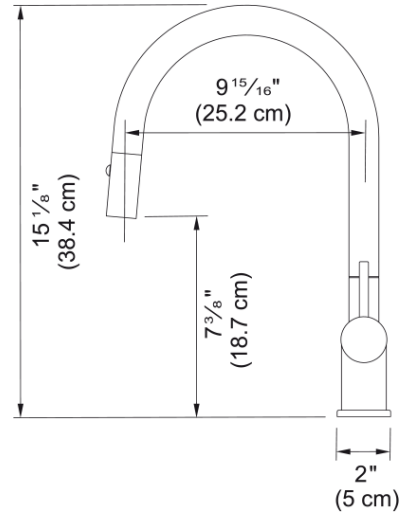

Active Pull-Down Faucet - ACT-PD-MBK | 115.0656.858

Technical Data

Aspect

Spout type	J - spout
Color	Matte black
Type of material	Brass
Flexible pullout hose material	Nylon grey
Spray head material	Brass

Product Dimensions

Faucet hole diameter	35 mm
Cartridge dimension	35 mm

Installation

Mounting type	Shank
Water supply hose connection	1/2"
Water supply hose length	450 mm

Product specifications

Pressure	High pressure
Faucet type	Spray
Faucet operation	Side lever
Faucet rotation	180°