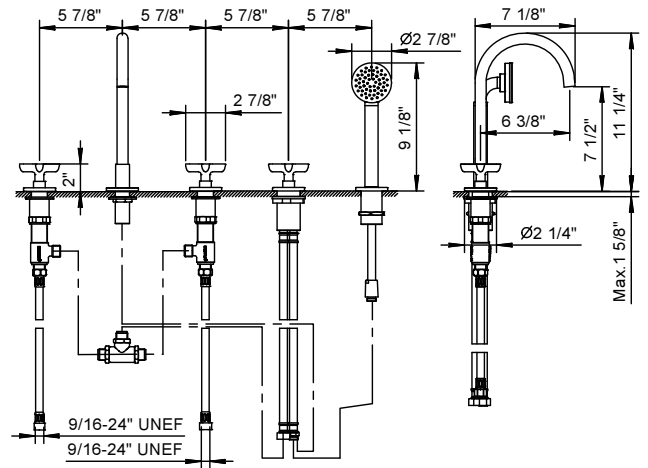

Comments:

Certifications/Awards: