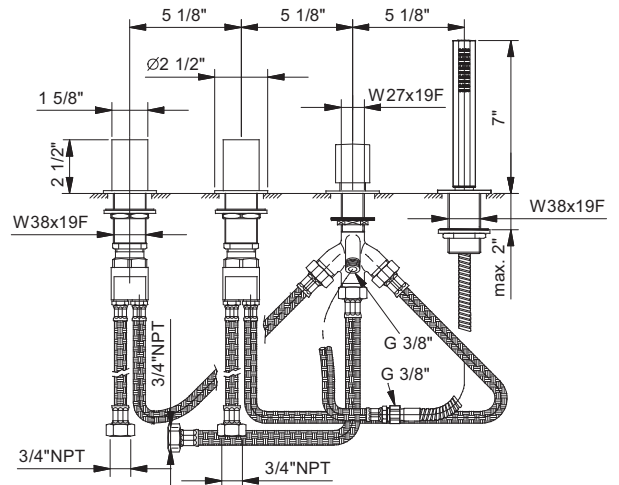

Project:

Room:

Date:

Comments: