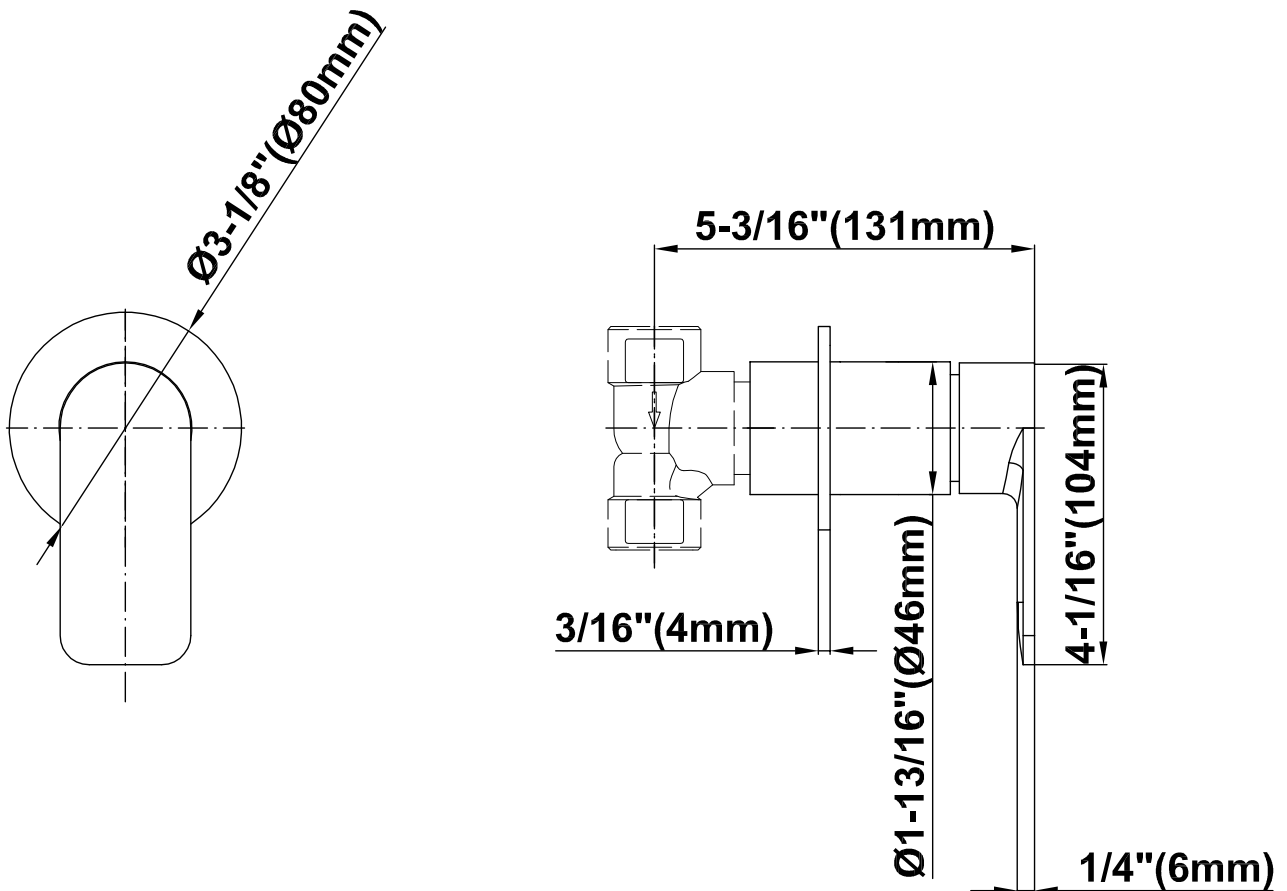

The measurements shown are for reference only. Products and specifications shown are subject to change without notice. Revised 07/2012.

www.graff-faucets.com | phone: 800-959-4723