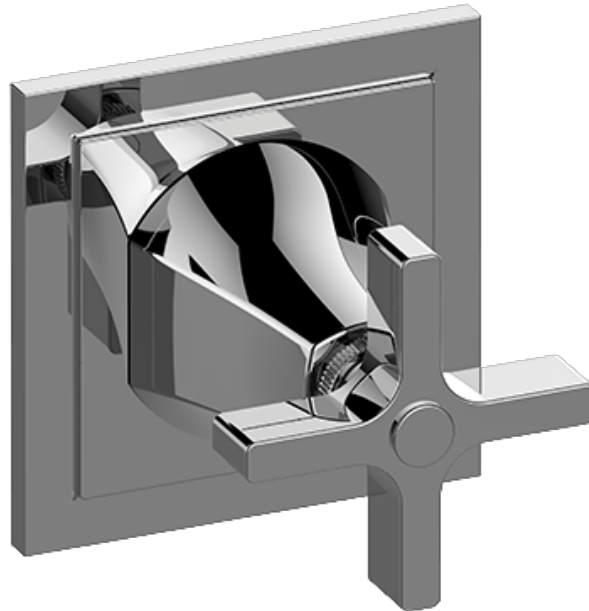

SHOWER
 Finezza DUE Three-Way Diverter
 Valve Trim Plate and Handle
G-8174-C15E1-T

Information

- Single metal handle
- Decorative trim plate
- Use with G-8053 3-way diverter control rough valve WITH off function
- To complete package, you must order rough valve

Finishes

G-8174-C15E1-T

Finezza DUE Collection

Three-Way Diverter Valve Trim Plate and Handle

GRAFF[®]
CUTTING EDGE DESIGN

Product Features

- Single metal handle
- Decorative trim plate
- Use with G-8053 3-way diverter control rough valve WITH off function
- To complete package, you must order rough valve

Available Finishes

- Polished Chrome
G-8174-C15E1-PC-T
- Brushed Nickel
G-8174-C15E1-BNi-T
- Polished Nickel
G-8174-C15E1-PN-T
- Olive Bronze™
G-8174-C15E1-OB-T

Warranty

- Limited lifetime warranty

For complete warranty information go to: www.graff-faucets.com/en/info/faqs