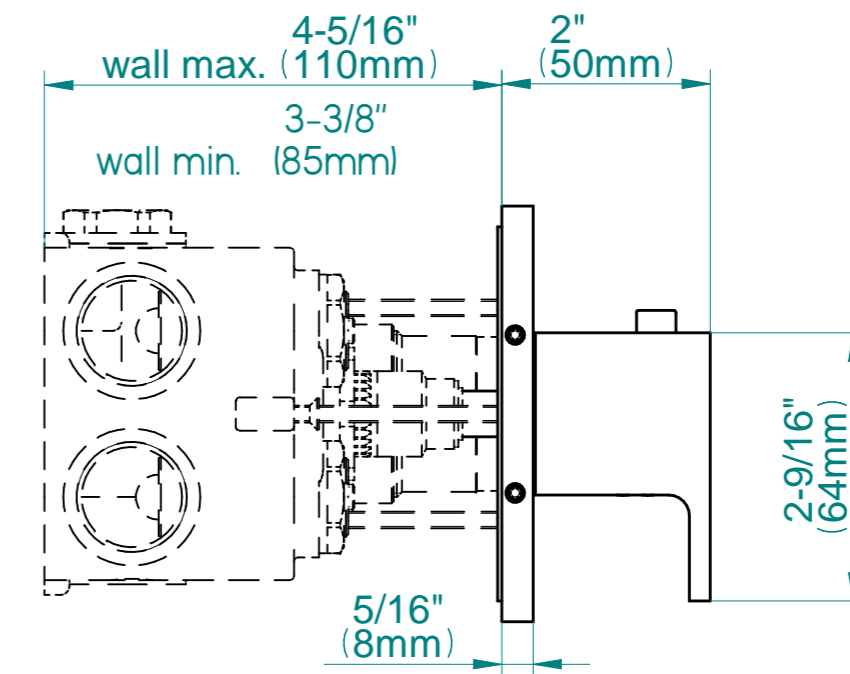

G-8059H-LM31E1-T

SOLAR Series

GRAFF®
CUTTING EDGE DESIGN