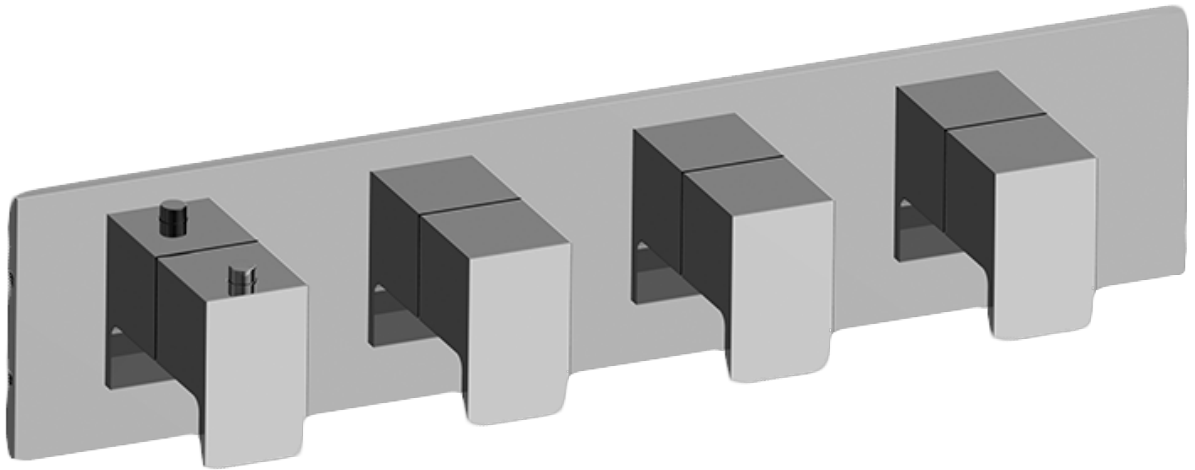

SHOWER  
Solar M-Series Valve Horizontal  
Trim with Four Handles  
**G-8059H-LM31E0-T**

**GRAFF®**

### Information

- Four metal handles, decorative trim plate
- Use with M-Series rough valves

## SOLAR Series

**GRAFF**<sup>®</sup>  
CUTTING EDGE DESIGN