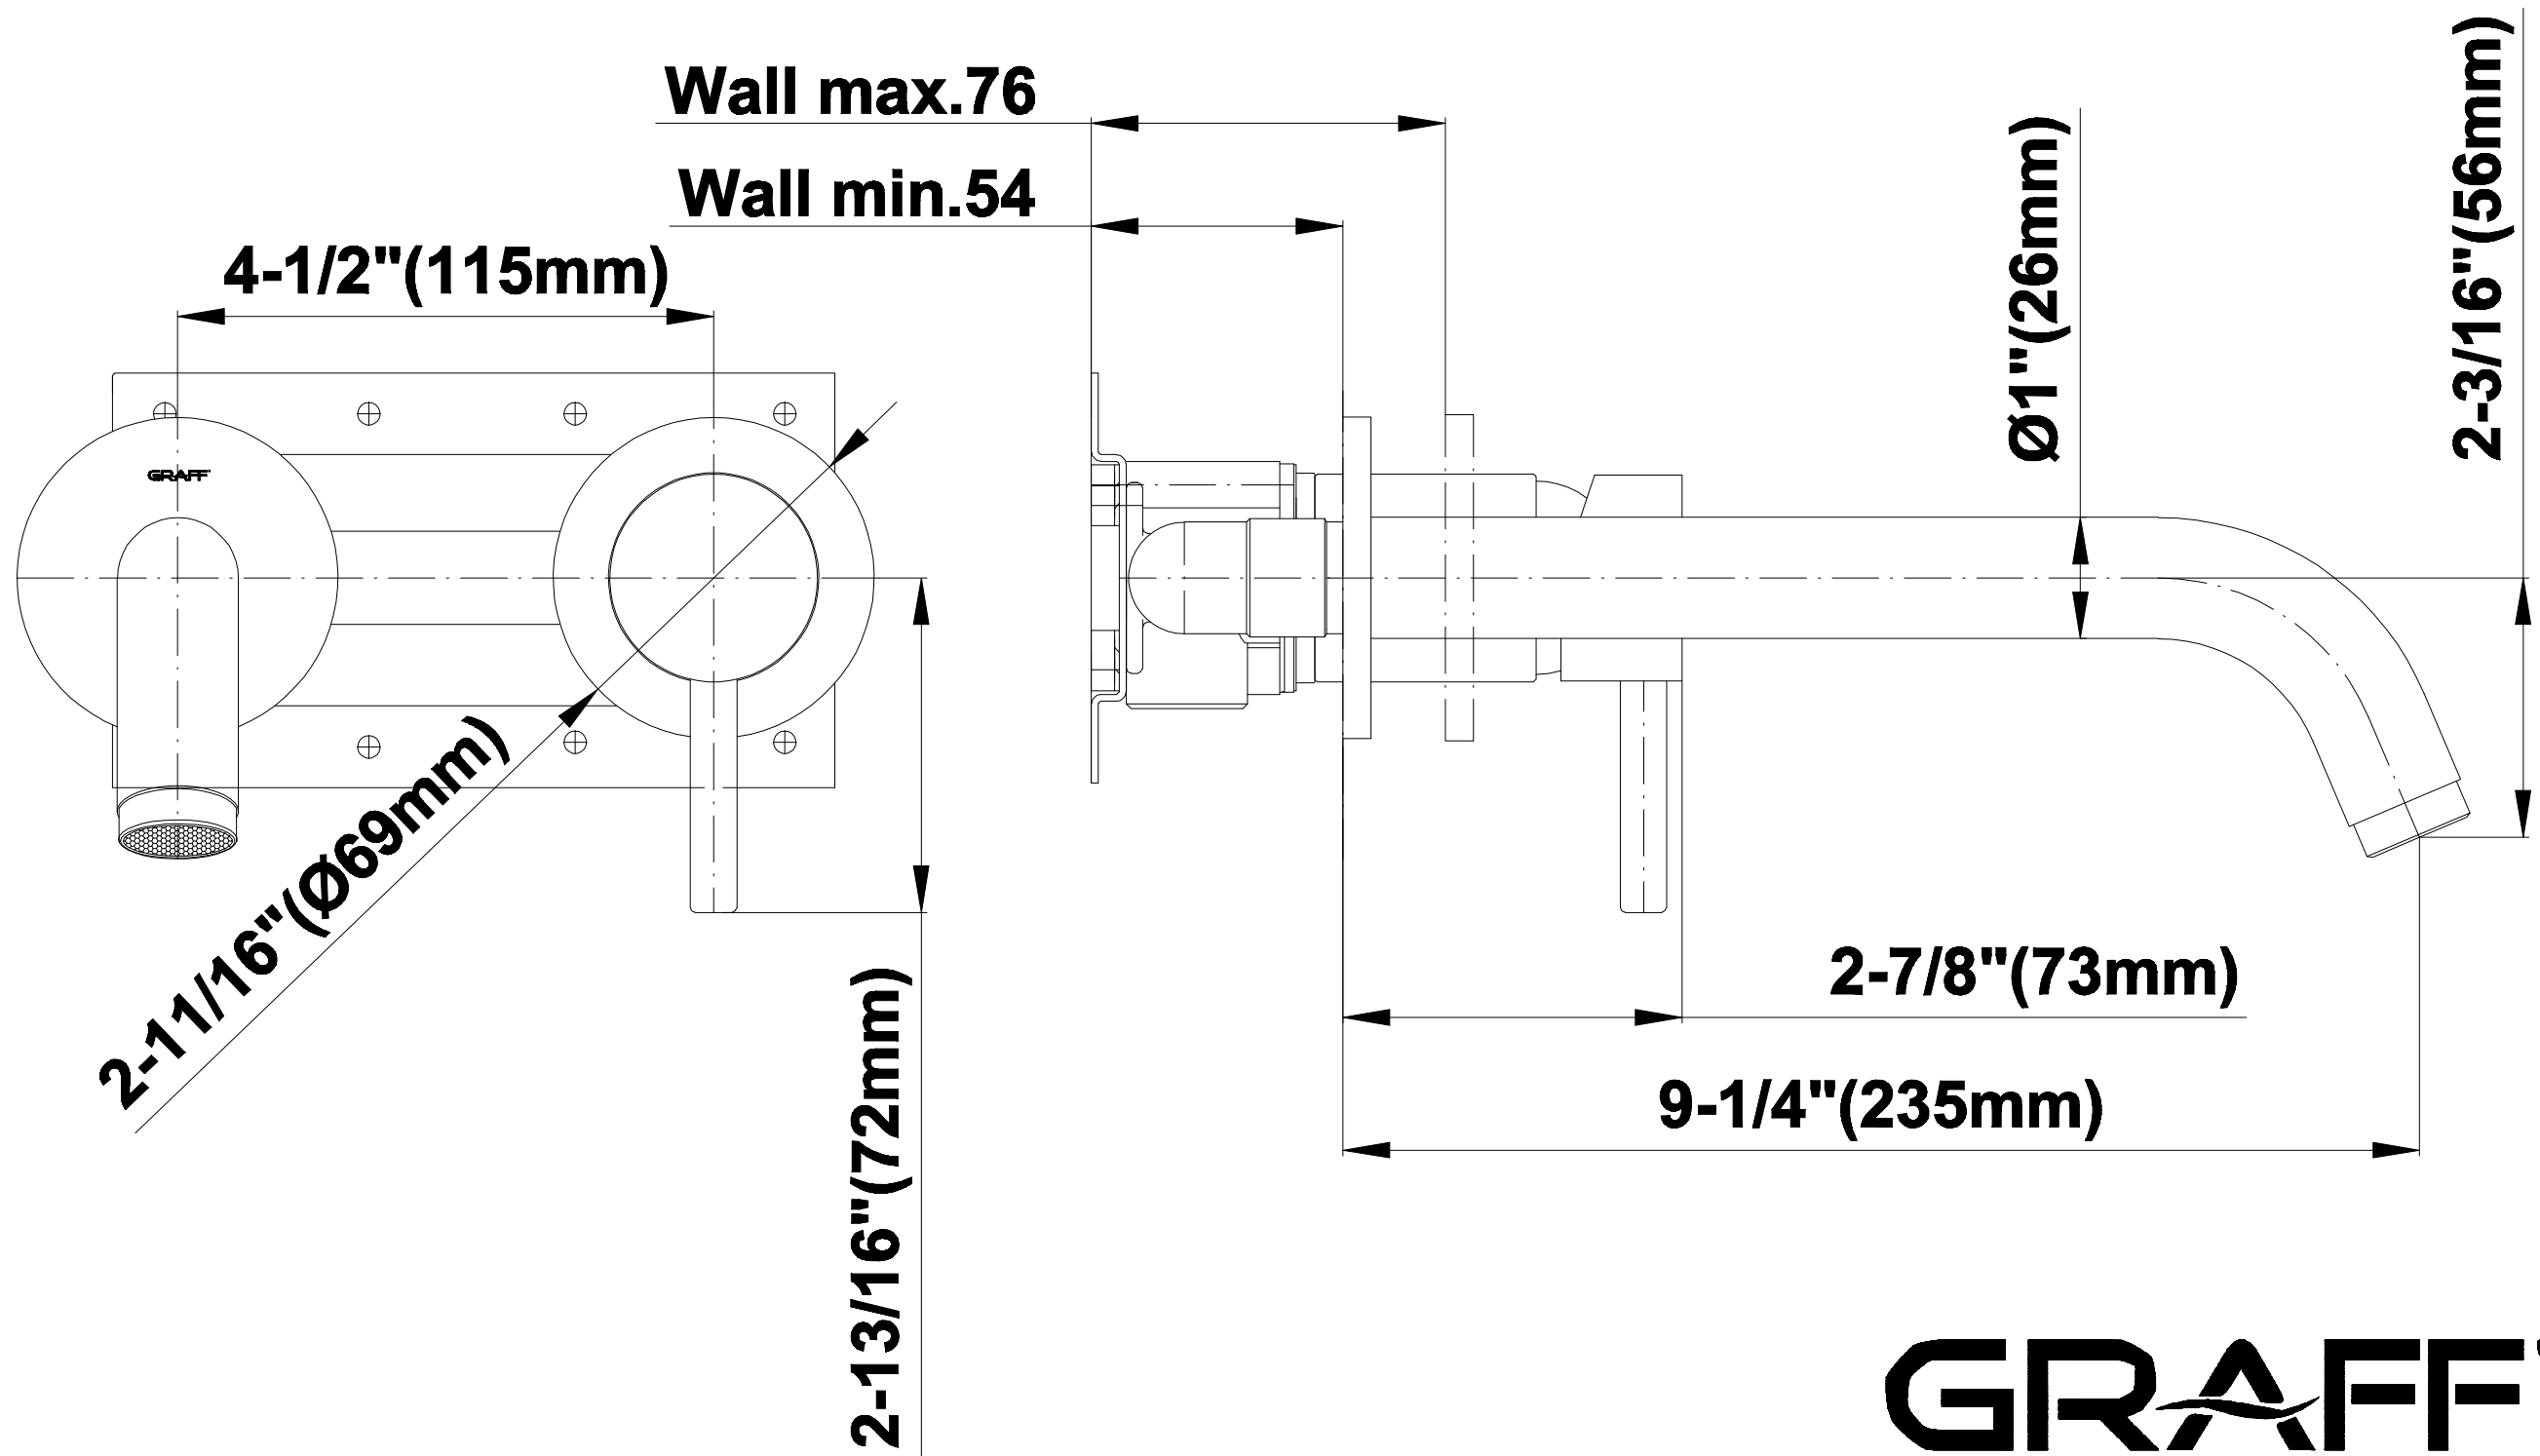

G-6136

M.E. Series