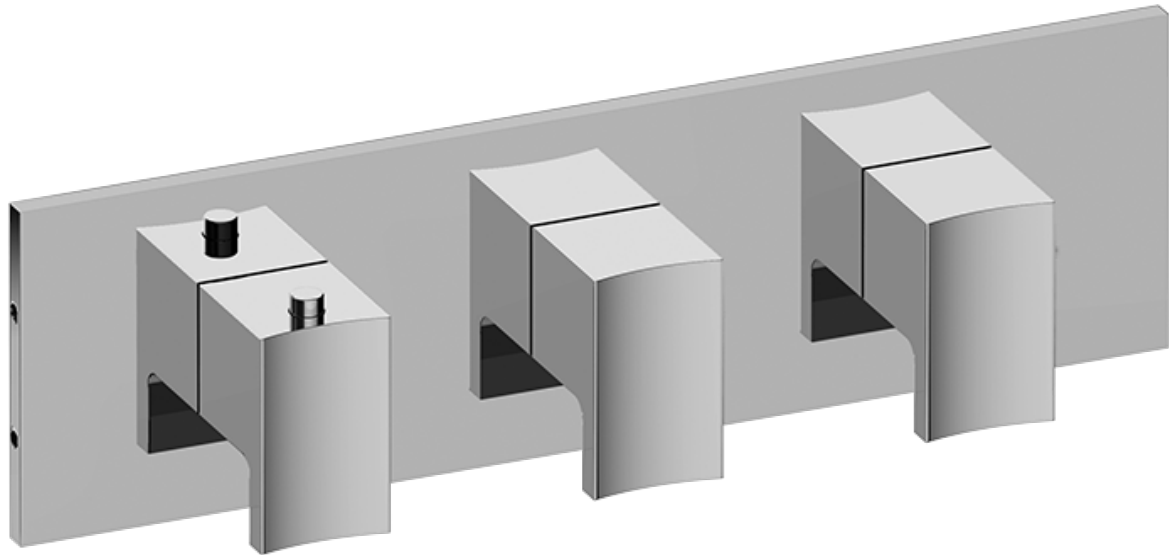

SHOWER
M-Series Valve Horizontal Trim
with Three Handles
G-8057H-LM36E0-T

GRAFF[®]

Information

- Three metal handles
- Decorative trim plate
- Use with M-Series rough valves
- ADA

Finishes

24K Gold

24K Brushed
Gold