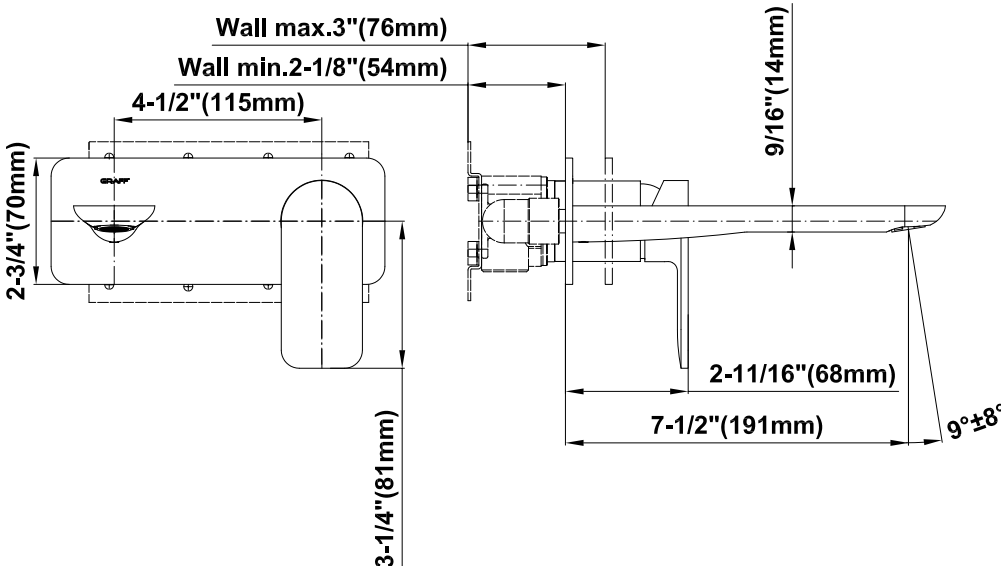

Warranty

- Limited lifetime warranty

For complete warranty information go to <http://www.graff-designs.com/en/info/faqs>