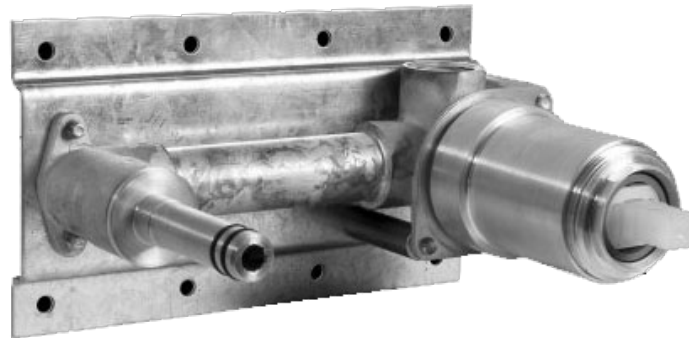

[www.graff-designs.com](http://www.graff-designs.com) | phone: 800-954-4723

**Finishes**

BATHROOM  
 Sento Wall-Mounted Lavatory  
 Faucet w/Single Handle  
**G-6335-LM42W**

**Information**

- Wall-mount spout and handle installation
- Aerated flow rate  $\leq 1.2$  max gpm
- 7-1/2" spout reach
- Drain assembly not included
- Optional matching decorative trap G-9970
- Optional extension kit
- ADA
- CALGreen