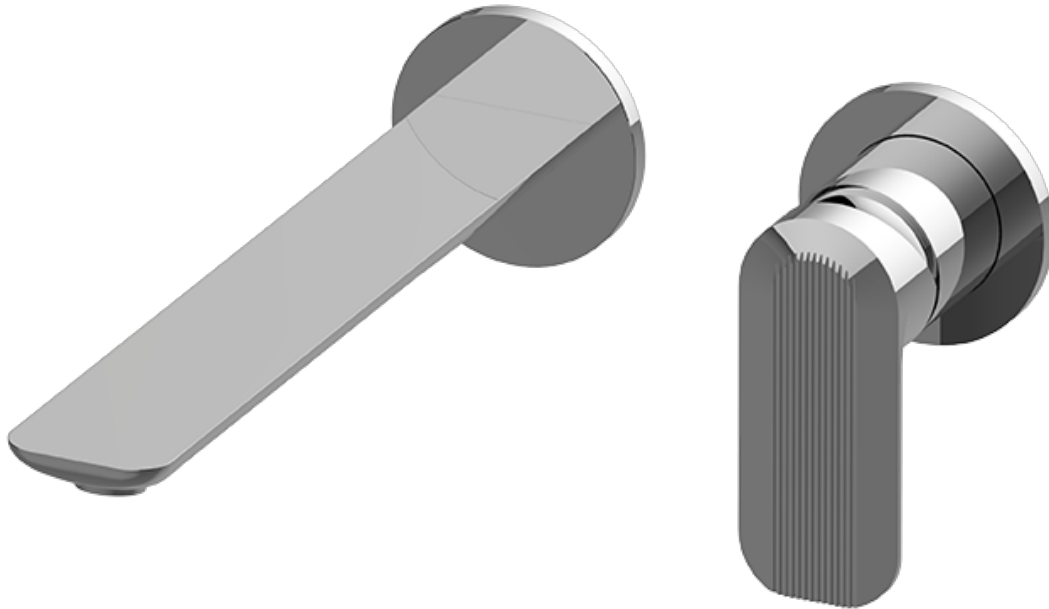

BATHROOM
Sento Wall-Mounted Lavatory
Faucet with Single Handle
G-6339-LM58W

GRAFF[®]

Information

- Wall-mount spout and handle installation
- Aerated flow rate ≤ 1.2 max gpm
- 9-1/4" spout reach
- Handle may be installed on left or right of spout
- Drain assembly not included
- Optional matching decorative trap G-9970
- Optional extension kit
- ADA
- CALGreen

G-6339-LM58W-T

SENTO Series

BATHROOM
Sento Wall-Mounted Lavatory
Faucet with Single Handle

GRAFF®

Information

- Wall-mount spout and handle installation
- Aerated flow rate ≤ 1.2 max gpm
- 9-1/4" spout reach
- Handle may be installed on left or right of spout
- Drain assembly not included
- Optional matching decorative trap G-9970
- Optional extension kit
- ADA
- CALGreen

Finishes

Unfinished
Brass

Unfinished
Brushed Brass

Architectural
White

G-6339-LM58W-T

SENTO Series

Finishes