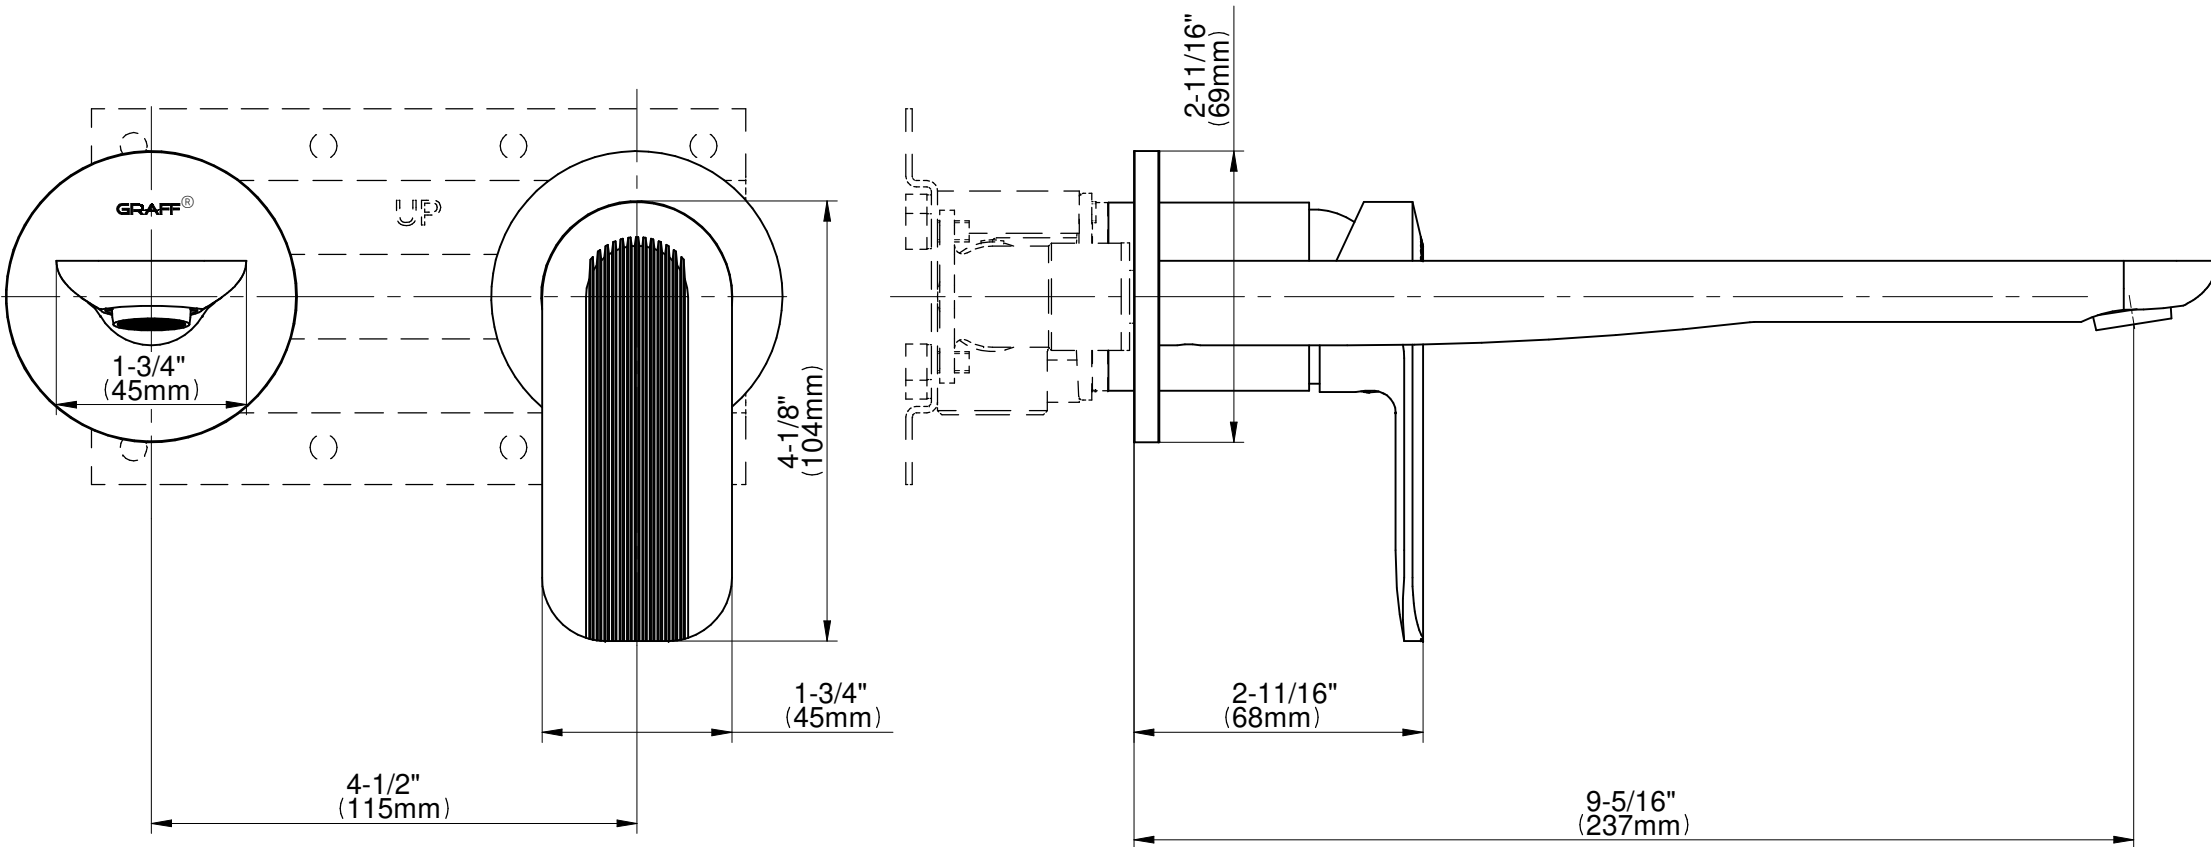

BATHROOM
Sento Wall-Mounted Lavatory
Faucet with Single Handle
G-6339-LM58W

GRAFF[®]

Information

- Wall-mount spout and handle installation
- Aerated flow rate ≤ 1.2 max gpm
- 9-1/4" spout reach
- Handle may be installed on left or right of spout
- Drain assembly not included
- Optional matching decorative trap G-9970
- Optional extension kit
- ADA
- CALGreen

G-6339-LM58W-T

SENTO Series

BATHROOM
Sento Wall-Mounted Lavatory
Faucet with Single Handle

GRAFF®

Information

- Wall-mount spout and handle installation
- Aerated flow rate ≤ 1.2 max gpm
- 9-1/4" spout reach
- Handle may be installed on left or right of spout
- Drain assembly not included
- Optional matching decorative trap G-9970
- Optional extension kit
- ADA
- CALGreen