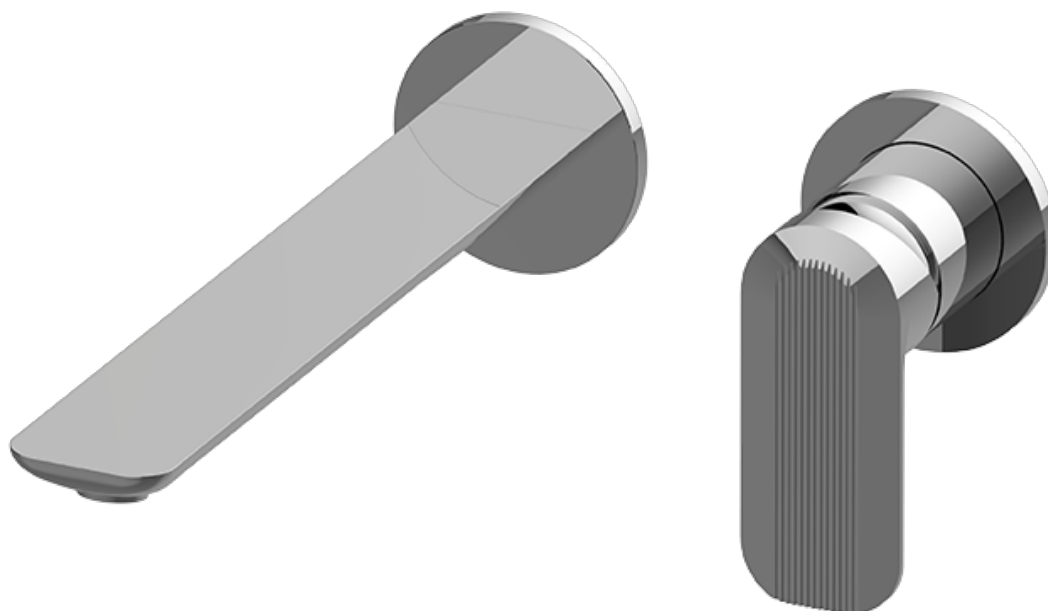

BATHROOM
Sento Wall-Mounted Lavatory
Faucet with Single Handle
G-6339-LM58W

GRAFF[®]

Information

- Wall-mount spout and handle installation
- Aerated flow rate ≤ 1.2 max gpm
- 9-1/4" spout reach
- Handle may be installed on left or right of spout
- Drain assembly not included
- Optional matching decorative trap G-9970
- Optional extension kit
- ADA
- CALGreen

G-6339-LM58W-T

SENTO Series

BATHROOM
Sento Wall-Mounted Lavatory
Faucet with Single Handle

GRAFF®

Information

- Wall-mount spout and handle installation
- Aerated flow rate ≤ 1.2 max gpm
- 9-1/4" spout reach
- Handle may be installed on left or right of spout
- Drain assembly not included
- Optional matching decorative trap G-9970
- Optional extension kit
- ADA
- CALGreen