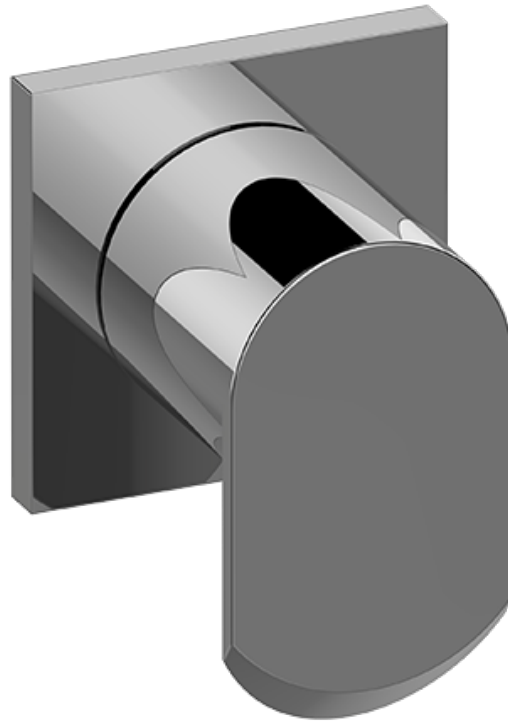

SHOWER  
Square M-Series 2-Way Diverter  
Valve Trim with Handle  
**G-8071-LM45E1-T**

**GRAFF®**

**Information**

- Single metal handle
- Decorative trim plate
- To complete package, you must order G-8052 2-way diverter volume control valve WITH off function and passthrough
- ADA

**Finishes**

OR'osa PVD®

Steelnox®  
(Satin Nickel)

Architectural  
White