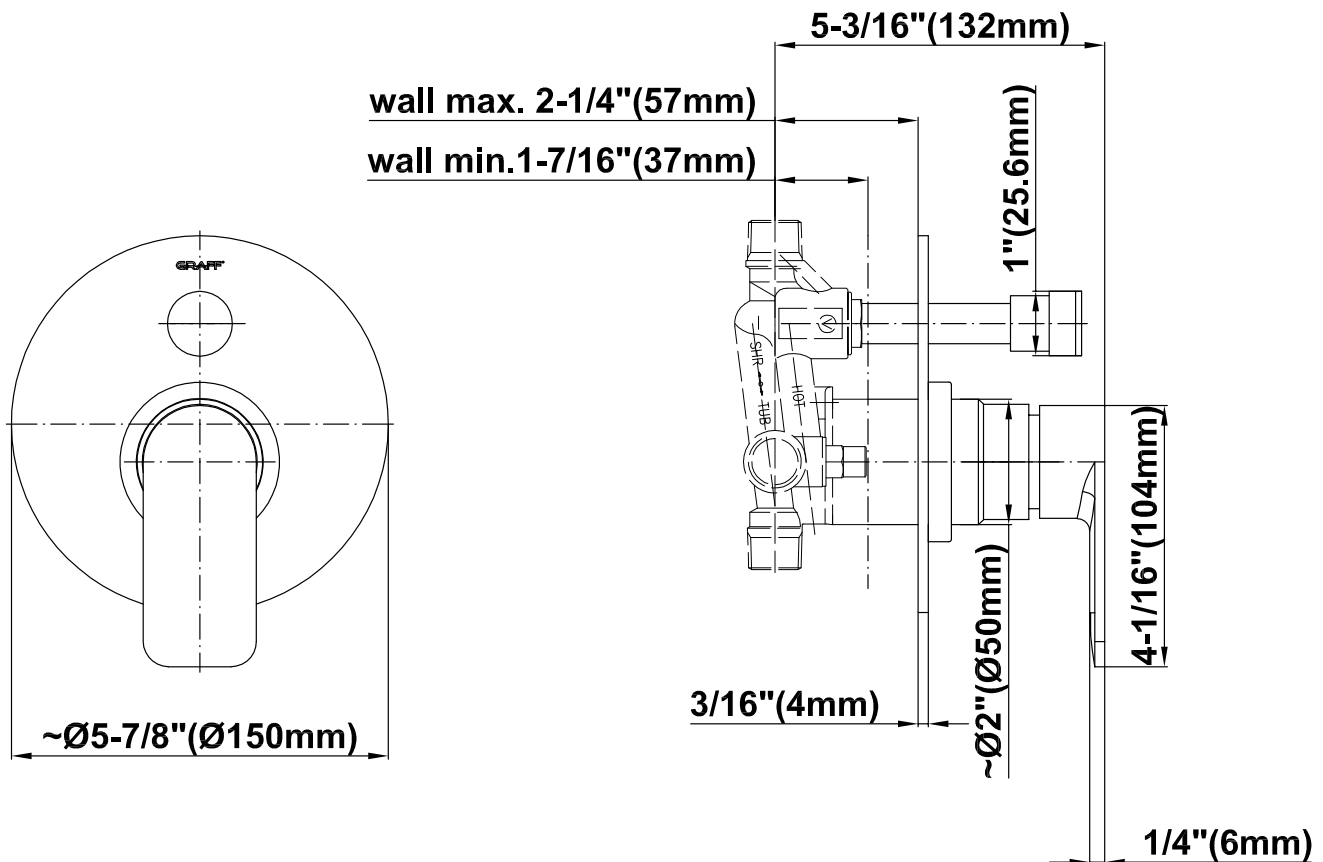

The measurements shown are for reference only. Products and specifications shown are subject to change without notice. Revised 07/2012.

www.graff-faucets.com | phone: 800-959-4723