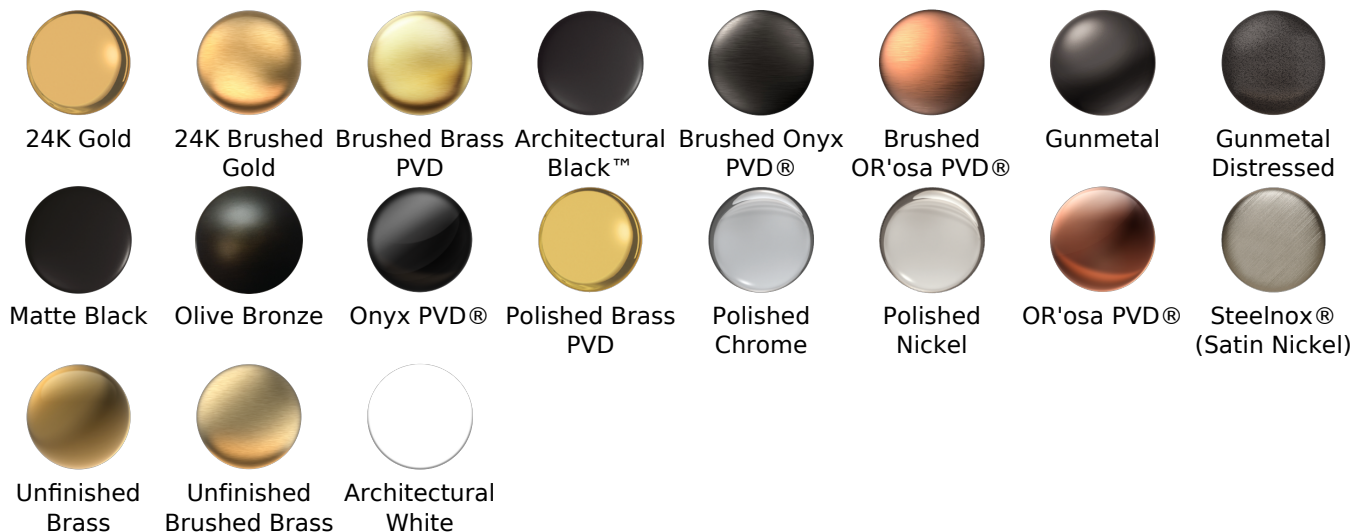

SHOWER
 Sento Pressure Balancing Valve
 Trim with Handle and Diverter
G-7080-LM42S-T

Information

- Single metal lever handle
- Decorative trim plate
- Includes push-button diverter
- Use with G-7055 pressure balancing rough valve for shower and tub configurations
- To complete package, you must order rough valve
- ADA

Finishes

G-7080-LM42S

Sento Collection

Pressure Balancing Valve Trim with Handle and Diverter

GRAFF[®]
CUTTING EDGE DESIGN

Product Features

- Single metal handle, decorative trim plate
- Includes push-button diverter
- Use with G-7055 pressure balancing rough valve

Available Finishes

- Polished Chrome G-7080-LM42S-PC
- Steelnox[®] G-7080-LM42S-SN
- Olive Bronze G-7080-LM42S-OB
- Polished Nickel G-7080-LM42S-PN
- Architectural Black[™] G-7080-LM42S-PC/BK
- Architectural White G-7080-LM42S-PC/WT